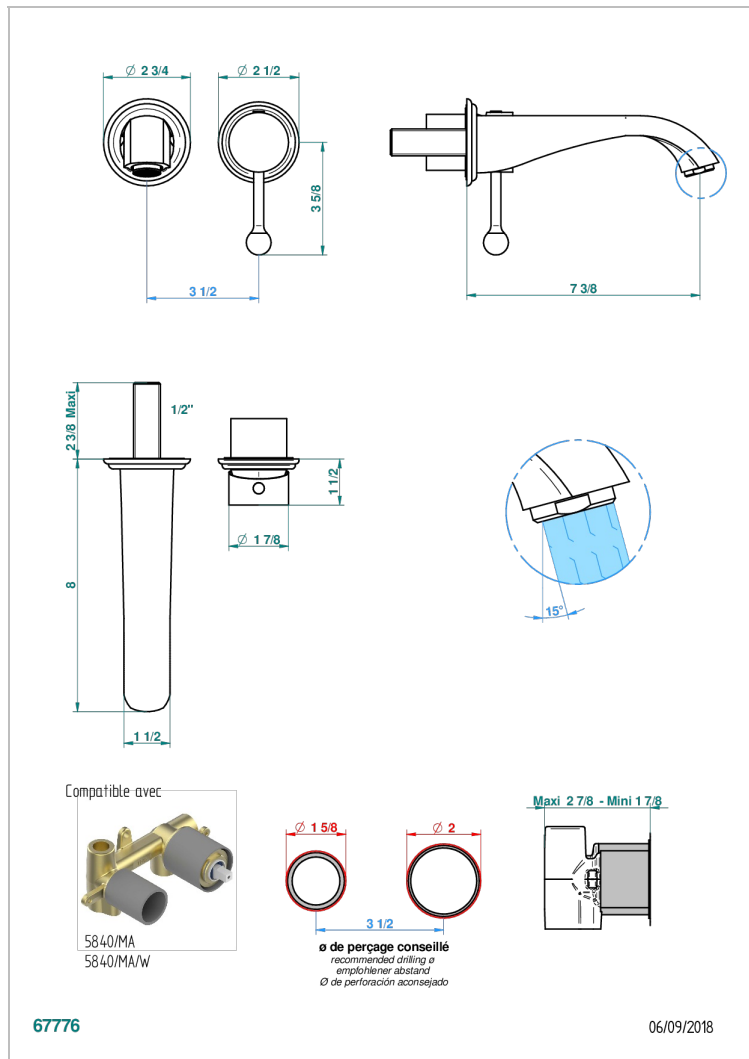

PETALE DE CRISTAL - BLUE CRYSTAL

U6B-6541B

Trim only for Built-in basin mixer with spout (two x 1/2" inlets and one 1/2" outlet), without waste

CHARACTERISTIC

- Pétale de Cristal - Blue crystal
- Trim only for Built-in basin mixer with spout (two x 1/2" inlets and one 1/2" outlet), without waste

RELATED SKU'S

- Ref. G00-5840/MA Rough parts for concealed wall-mounted mixer with 1/2" outlet

AVAILABLE FINITIONS

Antique nickel - H28
Black ceram - D30
Blush PVD - H62
Brass color PVD - H49
Brown bronze color PVD - F33
Gold color PVD - H52

Nickel color PVD - H55
Polished chrome (color finish) - A02
Polished chrome / Polished gold (color finish) - G02
Polished gold (color finish) - F01
Polished nickel - B01
Soft gold - F30

Soft matt gold - F31
Umber PVD - H66
Varnished matt antique red copper (color finish) - H07