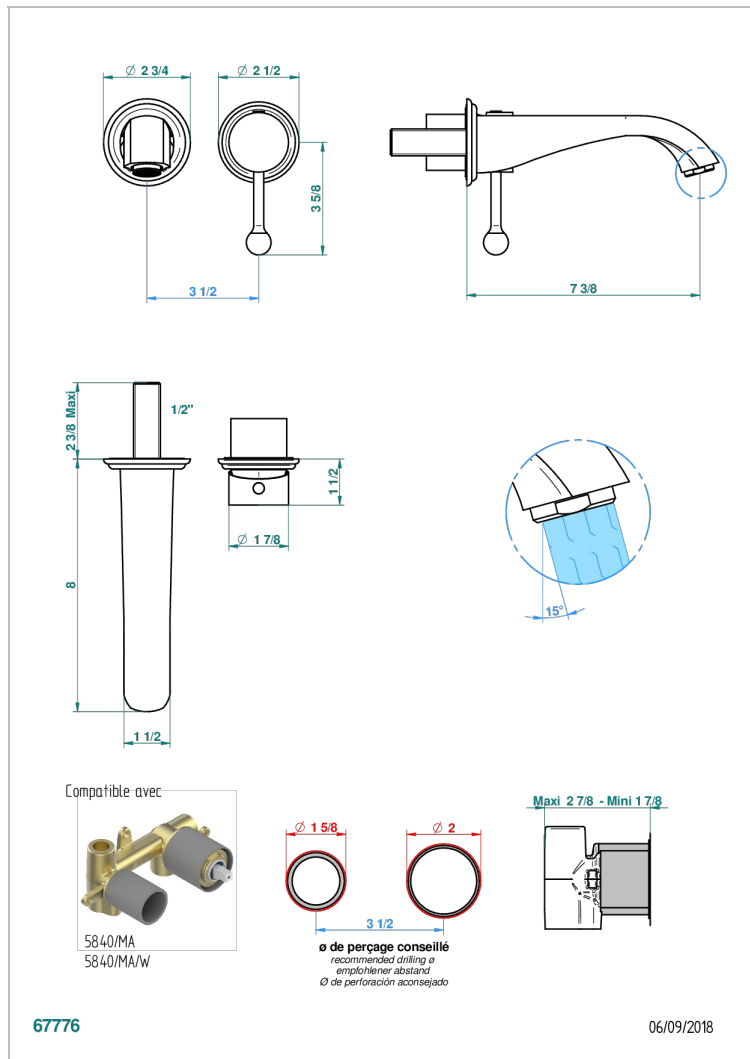

# PETALE DE CRISTAL - BLUE CRYSTAL

U6B-6541B

Trim only for Built-in basin mixer with spout (two x 1/2" inlets and one 1/2" outlet), without waste

## 特色

- Pétale de Cristal - Blue crystal
- Trim only for Built-in basin mixer with spout (two x 1/2" inlets and one 1/2" outlet), without waste

## 相关的SKU

- Ref. G00-5840/MA 卫浴套装, 含: 入墙式弯管出水管, 1米25强化软管, 触控式花洒和托勾, 美国标准