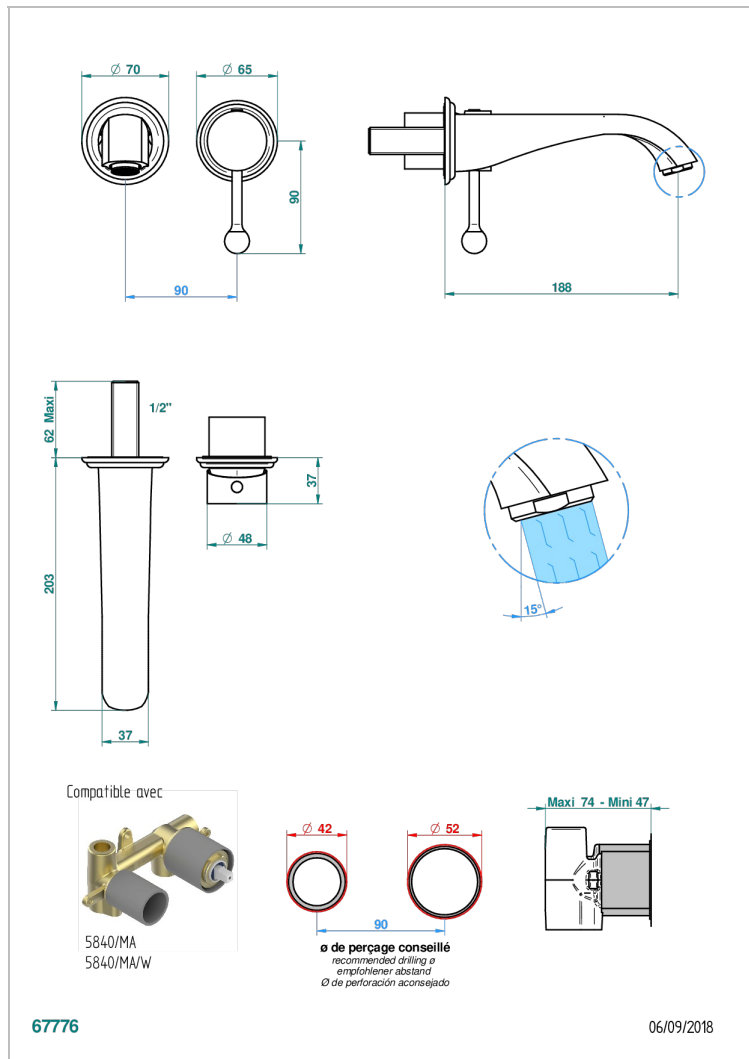

PETALE DE CRISTAL - CRISTAL CLARO

U6A-6541B

Trim only for Built-in basin mixer with spout (two x 1/2" inlets and one 1/2" outlet), without waste

CARACTERÍSTICAS

- Pétale de Cristal - cristal claro
- Trim only for Built-in basin mixer with spout (two x 1/2" inlets and one 1/2" outlet), without waste

PRODUCTOS RELACIONADOS

- Ref. G00-5840/MAUS Rough parts for concealed wall-mounted mixer with 1/2" outlet

ACABADOS DISPONIBLES

Bronce claro - D01
Cerámica negra mate - D30
Cobre viejo mate - H07
Cromo - A02
Cromo / dorado - G02
Cromo mate - C02