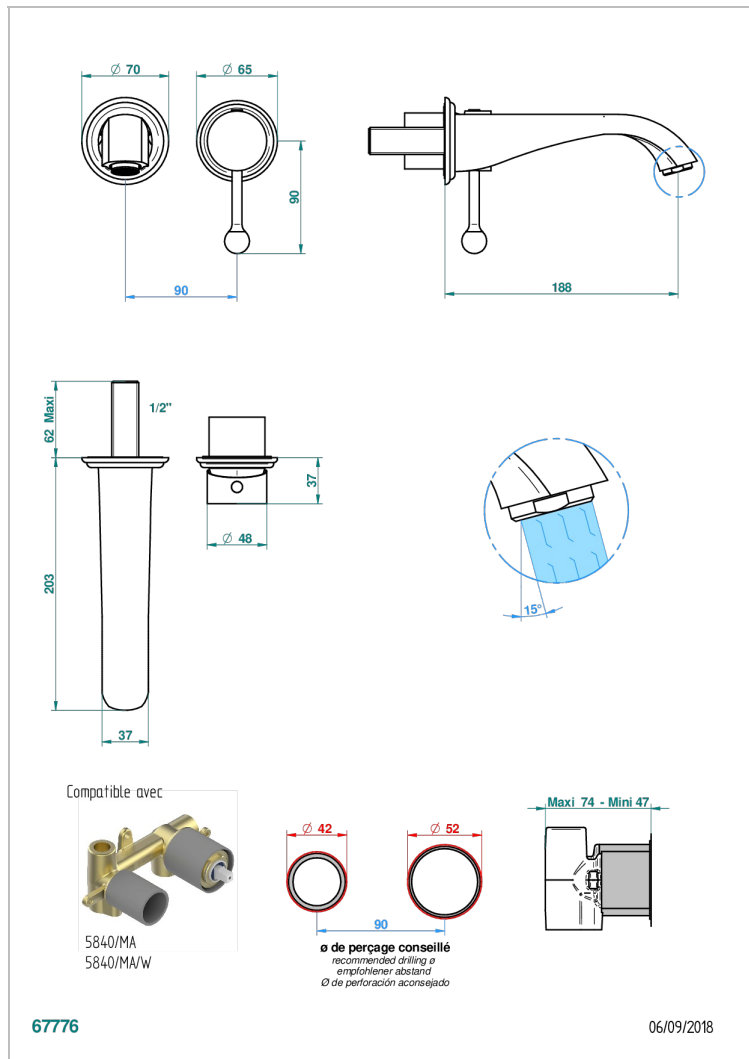

# PETALE DE CRISTAL - CLEAR CRYSTAL

U6A-6541B

Trim only for Built-in basin mixer with spout (two x 1/2" inlets and one 1/2" outlet), without waste

## CHARACTERISTIC

- Pétale de Cristal - Clear crystal
- Trim only for Built-in basin mixer with spout (two x 1/2" inlets and one 1/2" outlet), without waste

## RELATED SKU'S

- Ref. G00-5840/MAUS Rough parts for concealed wall-mounted mixer with 1/2" outlet