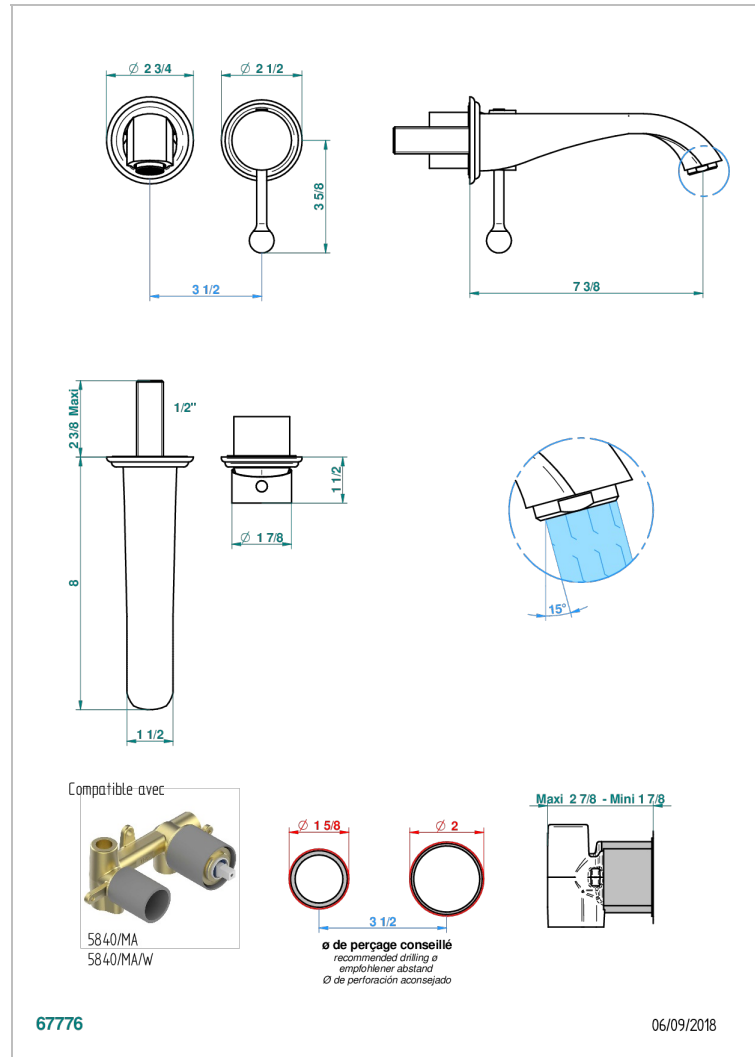

PETALE DE CRISTAL - CRISTAL CLARO

U6A-6541B

THG[®]
PARIS

Trim only for Built-in basin mixer with spout (two x 1/2" inlets and one 1/2" outlet), without waste

CARACTERÍSTICAS

- Pétale de Cristal - cristal claro
- Trim only for Built-in basin mixer with spout (two x 1/2" inlets and one 1/2" outlet), without waste

PRODUCTOS RELACIONADOS

- Ref. G00-5840/MAUS Rough parts for concealed wall-mounted mixer with 1/2" outlet

ACABADOS DISPONIBLES

Bronce claro - D01
Cerámica negra mate - D30
Cobre viejo mate - H07
Cromo - A02
Cromo / dorado - G02
Cromo mate - C02