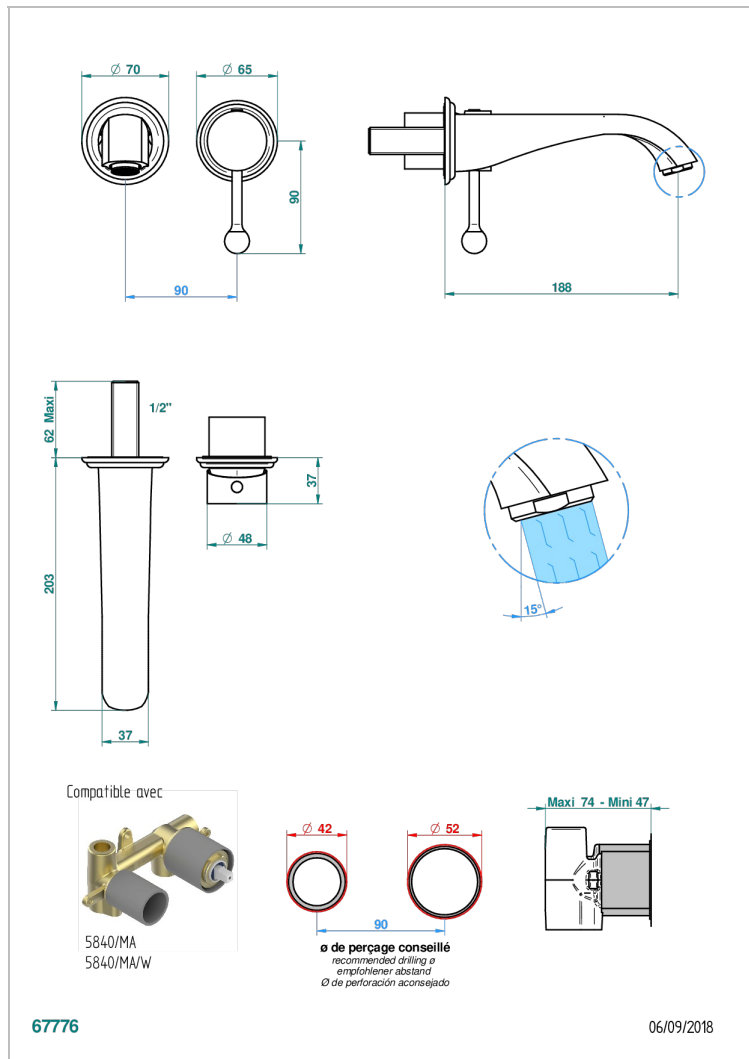

PETALE DE CRISTAL - CLEAR CRYSTAL

U6A-6541B

Trim only for Built-in basin mixer with spout (two x 1/2" inlets and one 1/2" outlet), without waste

CHARACTERISTIC

- Pétale de Cristal - Clear crystal
- Trim only for Built-in basin mixer with spout (two x 1/2" inlets and one 1/2" outlet), without waste

RELATED SKU'S

- Ref. G00-5840/MA/W Rough parts for concealed wall-mounted mixer with 1/2" outlet, for WC douche - WRAS approved

AVAILABLE FINITIONS

Antique nickel - H28
Black ceram - D30
Blush PVD - H62
Brass color PVD - H49
Brown bronze color PVD - F33
Gold color PVD - H52