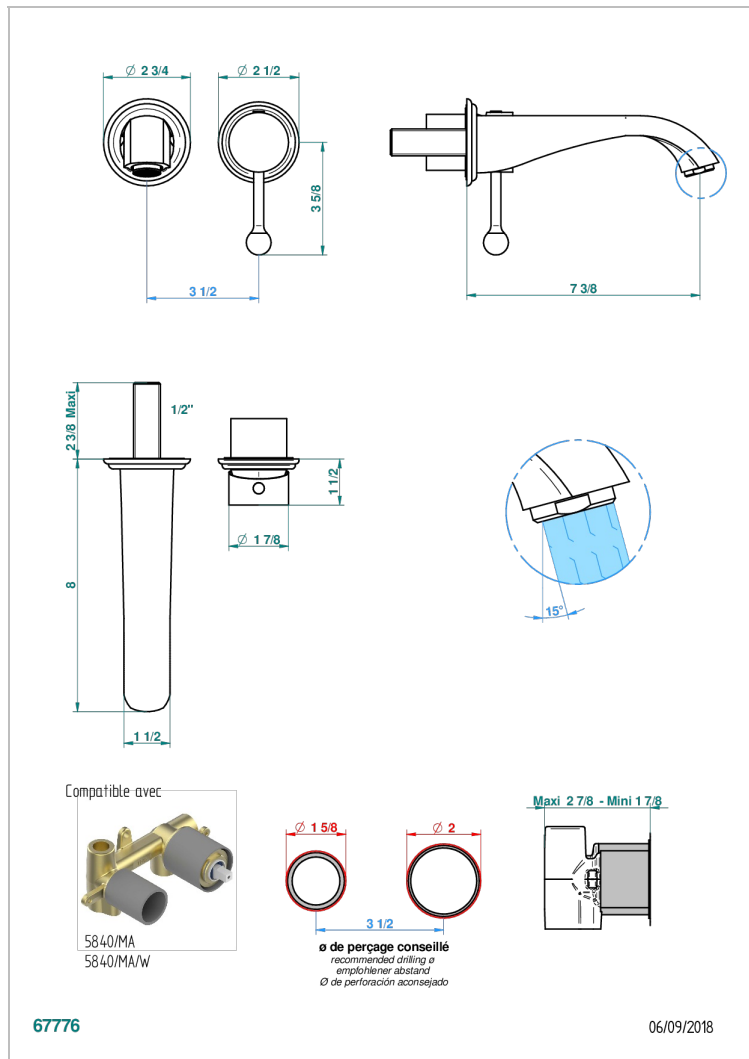

PETALE DE CRISTAL - CLEAR CRYSTAL

U6A-6541B

Trim only for Built-in basin mixer with spout (two x 1/2" inlets and one 1/2" outlet), without waste

CHARACTERISTIC

- Pétale de Cristal - Clear crystal
- Trim only for Built-in basin mixer with spout (two x 1/2" inlets and one 1/2" outlet), without waste

RELATED SKU'S

- Ref. G00-5840/MA/W Rough parts for concealed wall-mounted mixer with 1/2" outlet, for WC douche - WRAS approved

AVAILABLE FINITIONS

Antique nickel - H28
Black ceram - D30
Blush PVD - H62
Brass color PVD - H49
Brown bronze color PVD - F33
Gold color PVD - H52

Nickel color PVD - H55
Polished chrome (color finish) - A02
Polished chrome / Polished gold (color finish) - G02
Polished gold (color finish) - F01
Polished nickel - B01
Soft gold - F30

Soft matt gold - F31
Umber PVD - H66
Varnished matt antique red copper (color finish) - H07