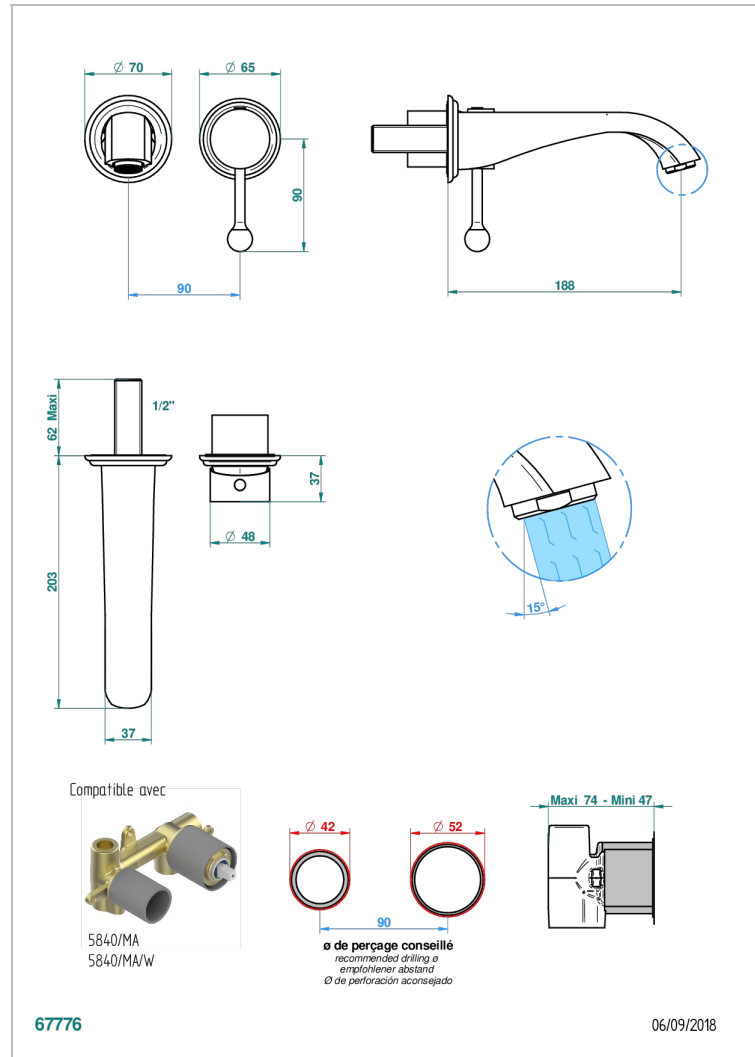

PETALE DE CRISTAL - CRISTAL CLARO

U6A-6541B

THG[®]
PARIS

Trim only for Built-in basin mixer with spout (two x 1/2" inlets and one 1/2" outlet), without waste

CARACTERÍSTICAS

- Pétale de Cristal - cristal claro
- Trim only for Built-in basin mixer with spout (two x 1/2" inlets and one 1/2" outlet), without waste

PRODUCTOS RELACIONADOS

- Ref. G00-5840/MA Parte empotrada para mezclador mural con salida hembra 1/2

ACABADOS DISPONIBLES

Bronce claro - D01
Cerámica negra mate - D30
Cobre viejo mate - H07
Cromo - A02
Cromo / dorado - G02
Cromo mate - C02