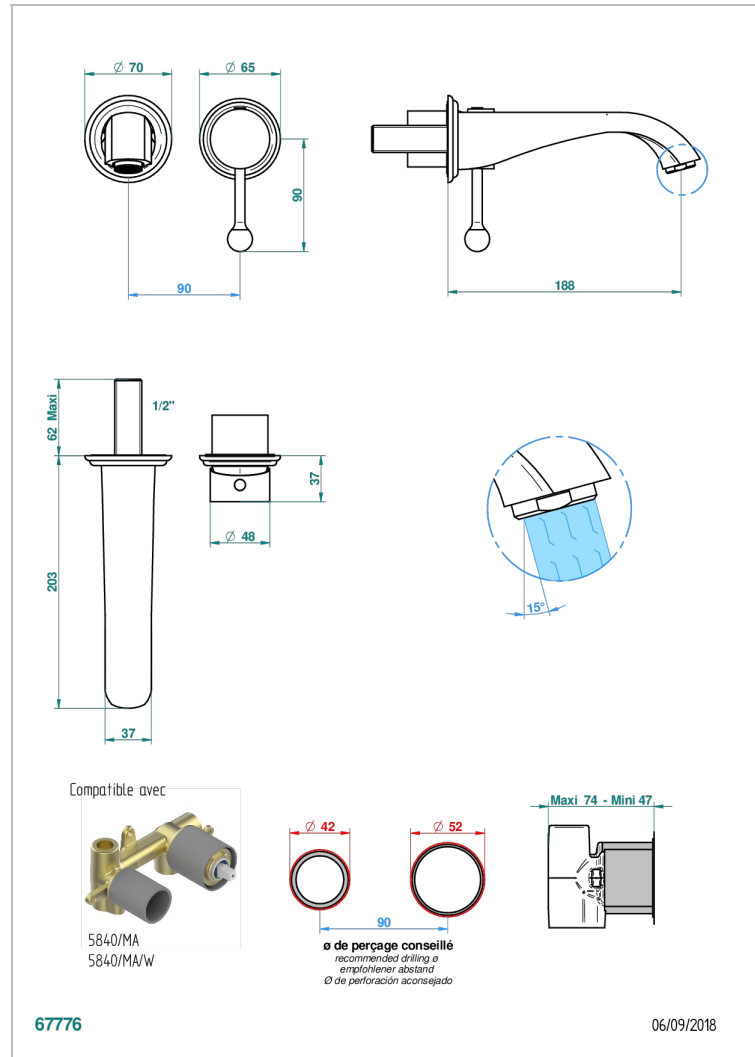

PETALE DE CRISTAL - CLEAR CRYSTAL

U6A-6541B

Trim only for Built-in basin mixer with spout (two x 1/2" inlets and one 1/2" outlet), without waste

CHARACTERISTIC

- Pétale de Cristal - Clear crystal
- Trim only for Built-in basin mixer with spout (two x 1/2" inlets and one 1/2" outlet), without waste

RELATED SKU'S

- Ref. G00-5840/MA Rough parts for concealed wall-mounted mixer with 1/2" outlet

AVAILABLE FINITIONS

Antique nickel - H28
Black ceram - D30
Blush PVD - H62
Brass color PVD - H49
Brown bronze color PVD - F33
Gold color PVD - H52