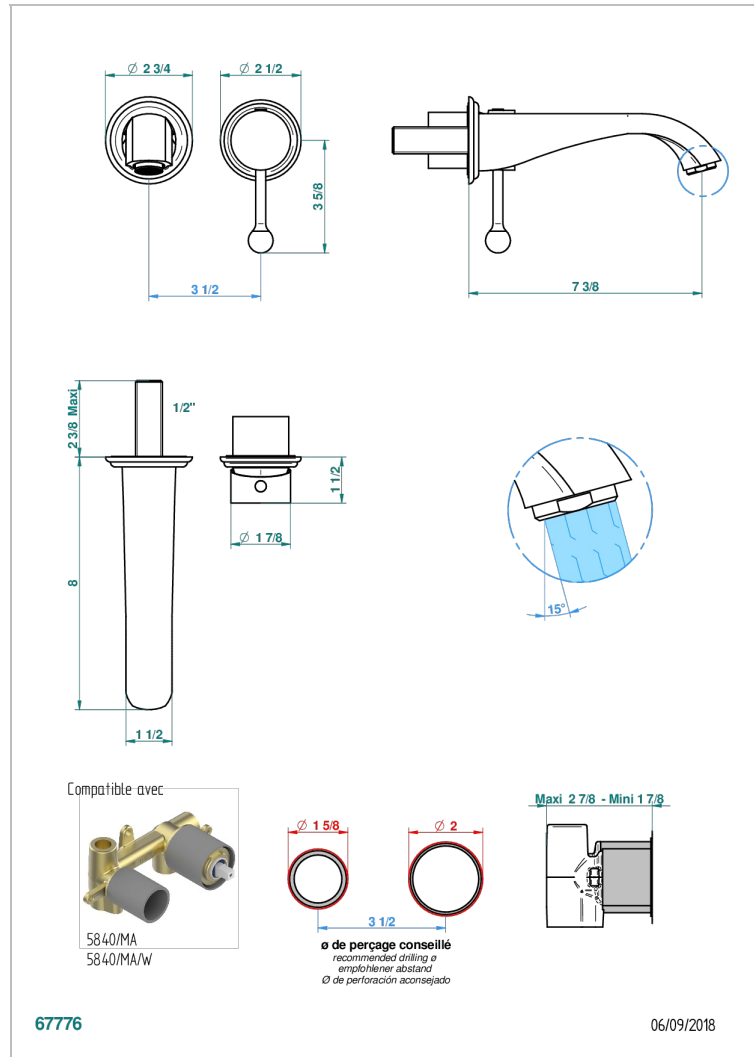

# PETALE DE CRISTAL - CRISTAL CLARO

U6A-6541B

Trim only for Built-in basin mixer with spout (two x 1/2" inlets and one 1/2" outlet), without waste

## CARACTERÍSTICAS

- Pétale de Cristal - cristal claro
- Trim only for Built-in basin mixer with spout (two x 1/2" inlets and one 1/2" outlet), without waste

## PRODUCTOS RELACIONADOS

- Ref. G00-5840/MA Parte empotrada para mezclador mural con salida hembra 1/2