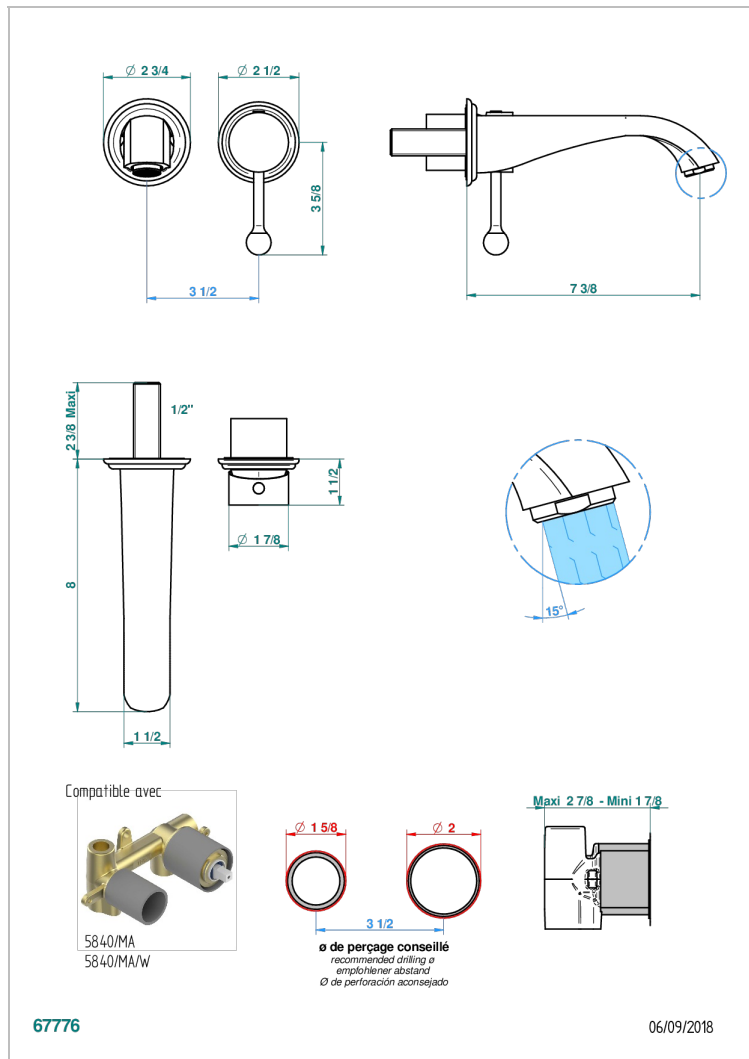

PETALE DE CRISTAL - CLEAR CRYSTAL

U6A-6541B

Trim only for Built-in basin mixer with spout (two x 1/2" inlets and one 1/2" outlet), without waste

CHARACTERISTIC

- Pétale de Cristal - Clear crystal
- Trim only for Built-in basin mixer with spout (two x 1/2" inlets and one 1/2" outlet), without waste

RELATED SKU'S

- Ref. G00-5840/MA Rough parts for concealed wall-mounted mixer with 1/2" outlet

AVAILABLE FINITIONS

Antique nickel - H28
Black ceram - D30
Blush PVD - H62
Brass color PVD - H49
Brown bronze color PVD - F33
Gold color PVD - H52

Nickel color PVD - H55
Polished chrome (color finish) - A02
Polished chrome / Polished gold (color finish) - G02
Polished gold (color finish) - F01
Polished nickel - B01
Soft gold - F30

Soft matt gold - F31
Umber PVD - H66
Varnished matt antique red copper (color finish) - H07