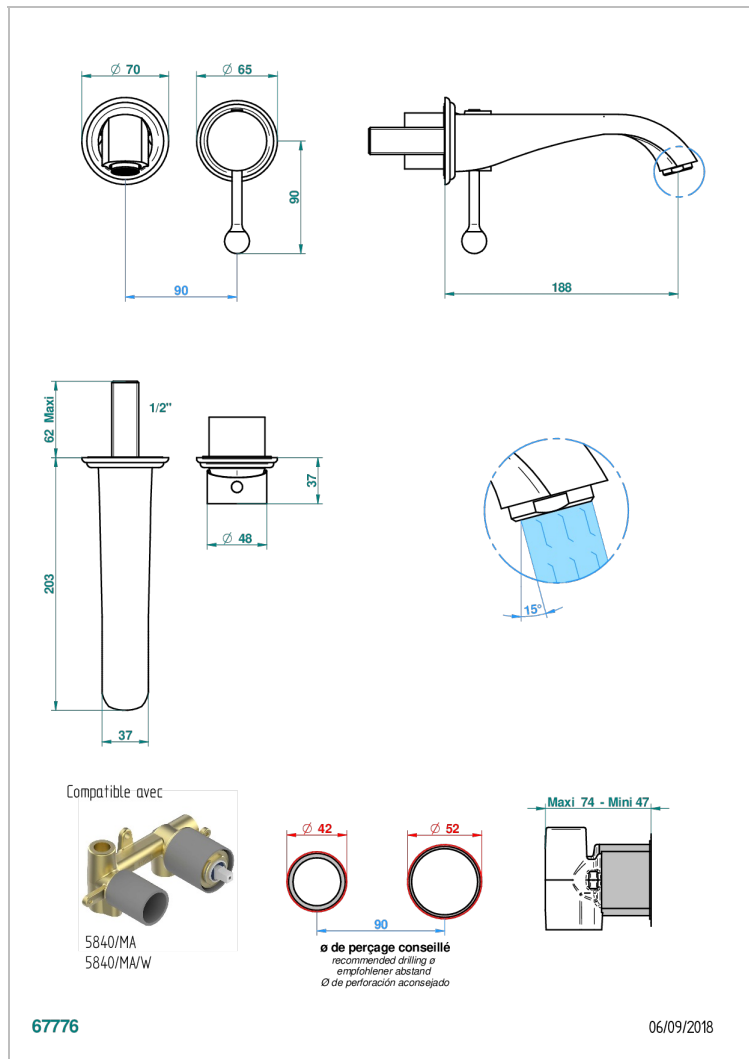

# PETALE DE CRISTAL - CLEAR CRYSTAL

U6A-6541B

Trim only for Built-in basin mixer with spout (two x 1/2" inlets and one 1/2" outlet), without waste

## CHARACTERISTIC

- Pétale de Cristal - Clear crystal
- Trim only for Built-in basin mixer with spout (two x 1/2" inlets and one 1/2" outlet), without waste

## RELATED SKU'S

- Ref. G00-5840/MA Rough parts for concealed wall-mounted mixer with 1/2" outlet