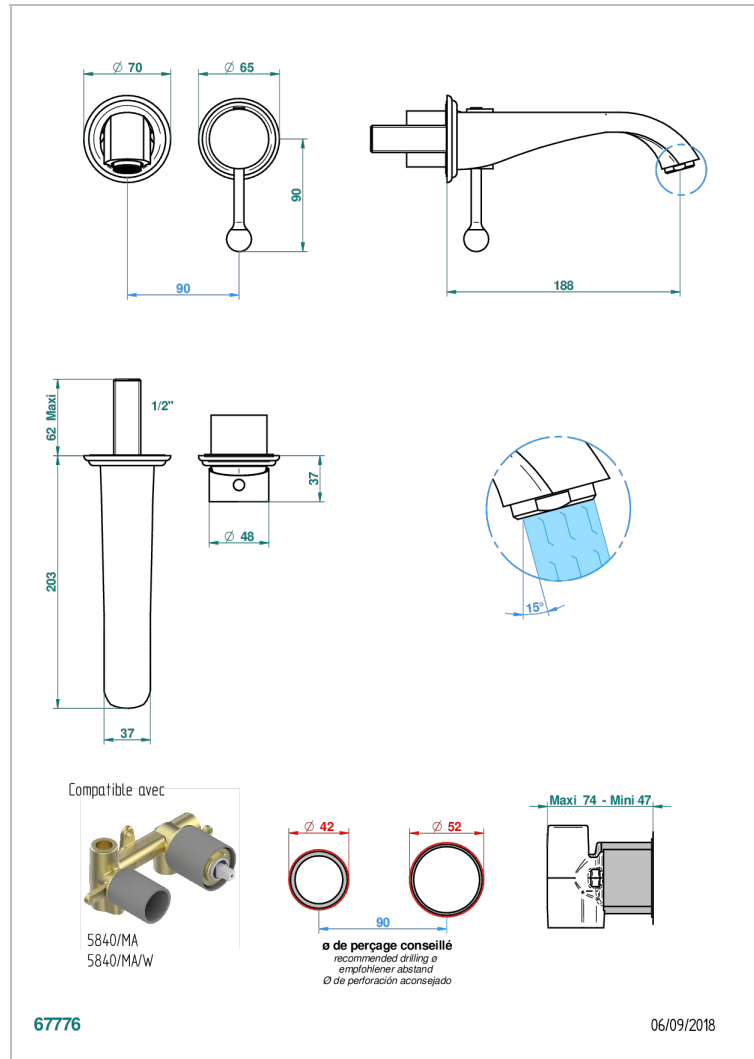

PETALE DE CRISTAL - CLEAR CRYSTAL

U6A-6541B

Trim only for Built-in basin mixer with spout (two x 1/2" inlets and one 1/2" outlet), without waste

特色

- Pétale de Cristal - Clear crystal
- Trim only for Built-in basin mixer with spout (two x 1/2" inlets and one 1/2" outlet), without waste

相关的SKU

- Ref. G00-5840/MA 卫浴套装, 含: 入墙式弯管出水管, 1米25强化软管, 触控式花洒和托勾, 美国标准

可选饰面

Black ceram - D30
Blush PVD - H62
Graphite PVD - H64
Matt Umber PVD - H67
Matt blush PVD - H60
Matt graphite PVD - H65

PVD哑光棕铜 - F34
PVD哑光金 - H53
PVD哑光铜 - H50
PVD哑光镍 - H56
PVD抛光铜 - H49
PVD棕铜 - F33