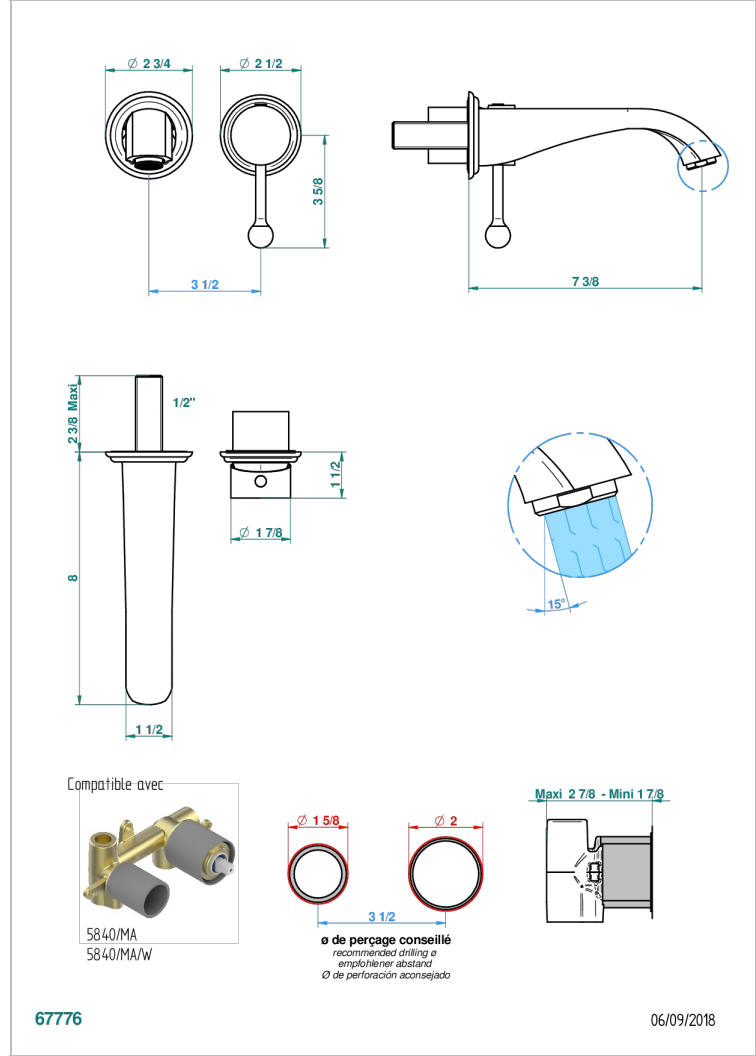

PETALE DE CRISTAL - CLEAR CRYSTAL

U6A-6541B

Trim only for Built-in basin mixer with spout (two x 1/2" inlets and one 1/2" outlet), without waste

CHARACTERISTIC

- Pétale de Cristal - Clear crystal
- Trim only for Built-in basin mixer with spout (two x 1/2" inlets and one 1/2" outlet), without waste

RELATED SKU'S

- Ref. G00-5840/MA Rough parts for concealed wall-mounted mixer with 1/2" outlet

AVAILABLE FINITIONS

Antique nickel - H28
Black ceram - D30
Blush PVD - H62
Brass color PVD - H49
Brown bronze color PVD - F33
Gold color PVD - H52