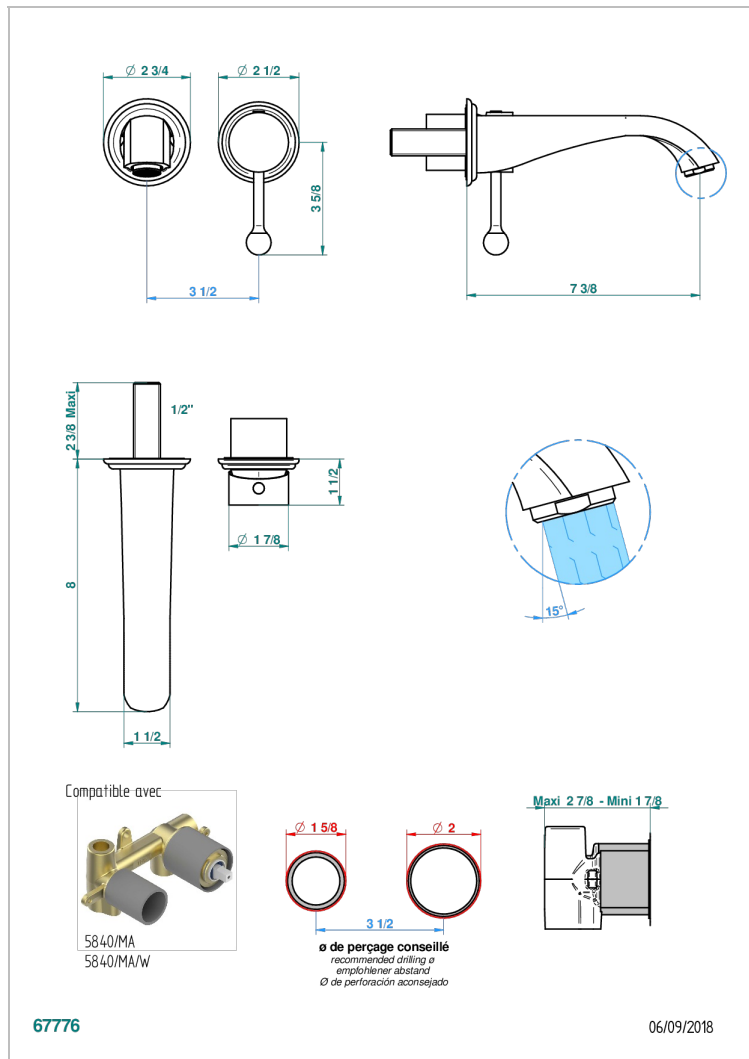

# PETALE DE CRISTAL - CLEAR CRYSTAL

U6A-6541B

Trim only for Built-in basin mixer with spout (two x 1/2" inlets and one 1/2" outlet), without waste

## 特色

- Pétale de Cristal - Clear crystal
- Trim only for Built-in basin mixer with spout (two x 1/2" inlets and one 1/2" outlet), without waste

## 相关的SKU

- Ref. G00-5840/MA 卫浴套装, 含: 入墙式弯管出水管, 1米25强化软管, 触控式花洒和托勾, 美国标准