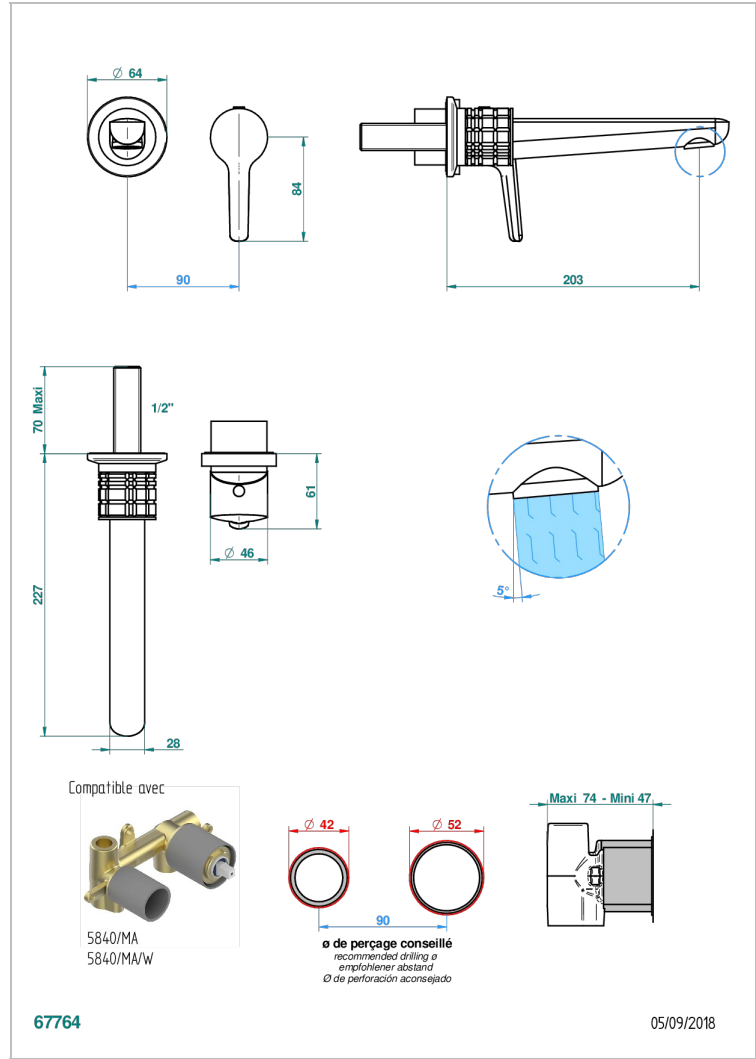

# SYSTEM SQUARED METAL WITH LEVER

G9F-6541B

THG<sup>®</sup>  
PARIS

Trim only for Built-in basin mixer with spout (two x 1/2" inlets and one 1/2" outlet), without waste

## CARACTERÍSTICAS

- System Squared Metal with lever
- Trim only for Built-in basin mixer with spout (two x 1/2" inlets and one 1/2" outlet), without waste

## PRODUCTOS RELACIONADOS

- Ref. G00-5840/MAUS Rough parts for concealed wall-mounted mixer with 1/2" outlet