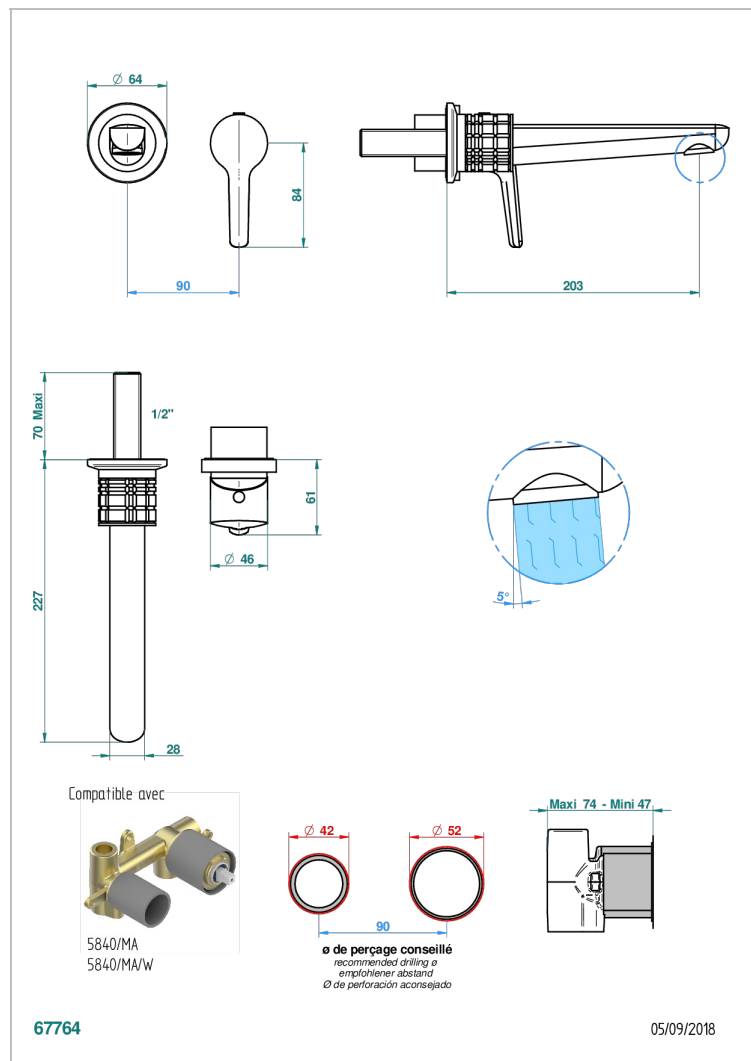

SYSTEM SQUARED METAL WITH LEVER HANDLES

G9F-6541B

Trim only for Built-in basin mixer with spout (two x 1/2" inlets and one 1/2" outlet), without waste

CHARACTERISTIC

- System Squared Metal with lever handles
- Trim only for Built-in basin mixer with spout (two x 1/2" inlets and one 1/2" outlet), without waste

RELATED SKU'S

- Ref. G00-5840/MAUS Rough parts for concealed wall-mounted mixer with 1/2" outlet

AVAILABLE FINITIONS

Black ceram - D30
Blush PVD - H62
Brass color PVD - H49
Brown bronze color PVD - F33
Chrome polished - A02
Copper antique matt, coated - H07