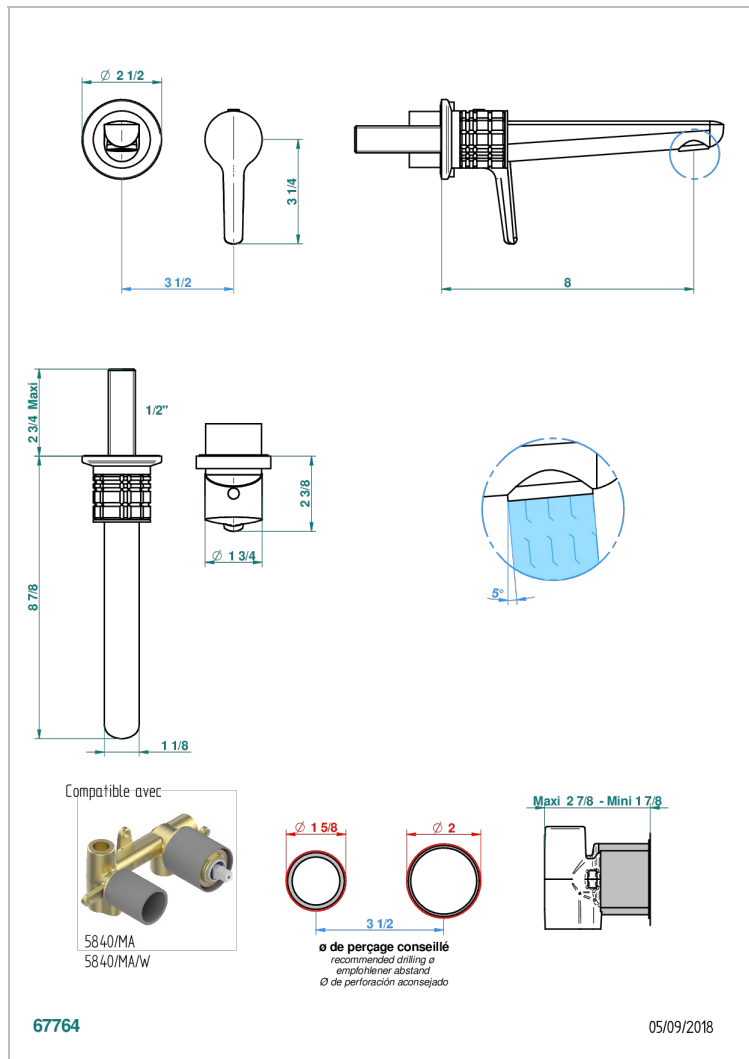

SYSTEM SQUARED METAL WITH LEVER

G9F-6541B

Trim only for Built-in basin mixer with spout (two x 1/2" inlets and one 1/2" outlet), without waste

CARACTERÍSTICAS

- System Squared Metal with lever
- Trim only for Built-in basin mixer with spout (two x 1/2" inlets and one 1/2" outlet), without waste

PRODUCTOS RELACIONADOS

- Ref. G00-5840/MAUS Rough parts for concealed wall-mounted mixer with 1/2" outlet

ACABADOS DISPONIBLES

Bronce claro - D01
Cerámica negra mate - D30
Cobre viejo mate - H07
Cromo - A02
Cromo mate - C02
Dorado - F01