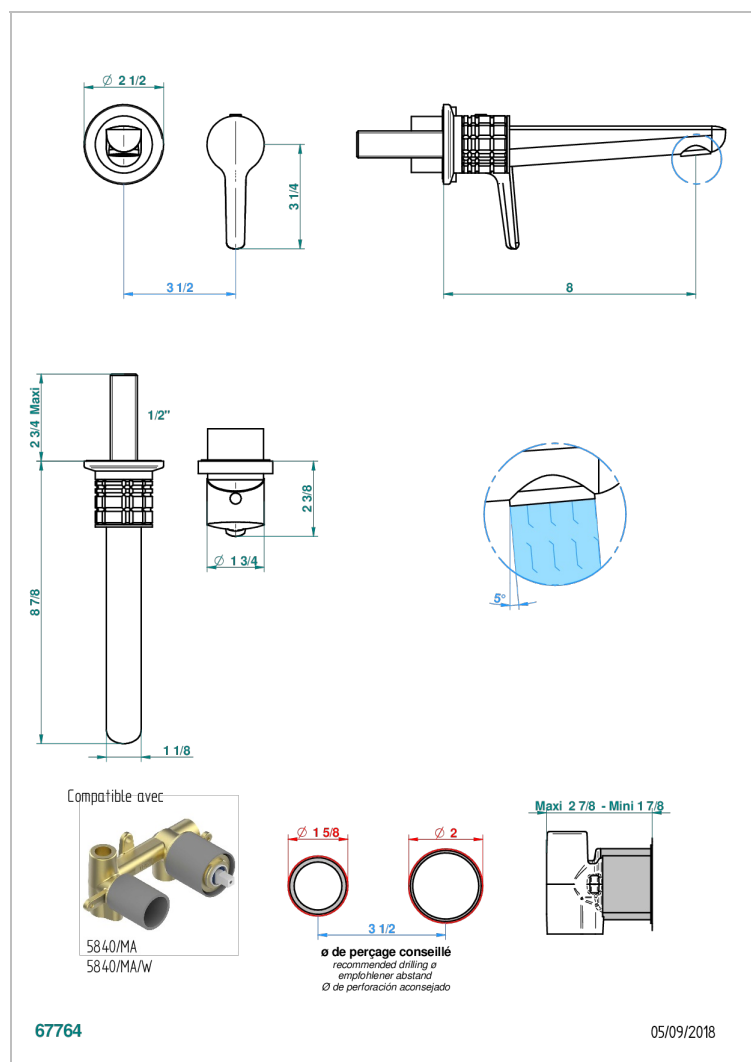

SYSTEM SQUARED METAL WITH LEVER HANDLES

G9F-6541B

Trim only for Built-in basin mixer with spout (two x 1/2" inlets and one 1/2" outlet), without waste

CHARACTERISTIC

- System Squared Metal with lever handles
- Trim only for Built-in basin mixer with spout (two x 1/2" inlets and one 1/2" outlet), without waste

RELATED SKU'S

- Ref. G00-5840/MAUS Rough parts for concealed wall-mounted mixer with 1/2" outlet

AVAILABLE FINITIONS

Black ceram - D30
Blush PVD - H62
Brass color PVD - H49
Brown bronze color PVD - F33
Chrome polished - A02
Copper antique matt, coated - H07