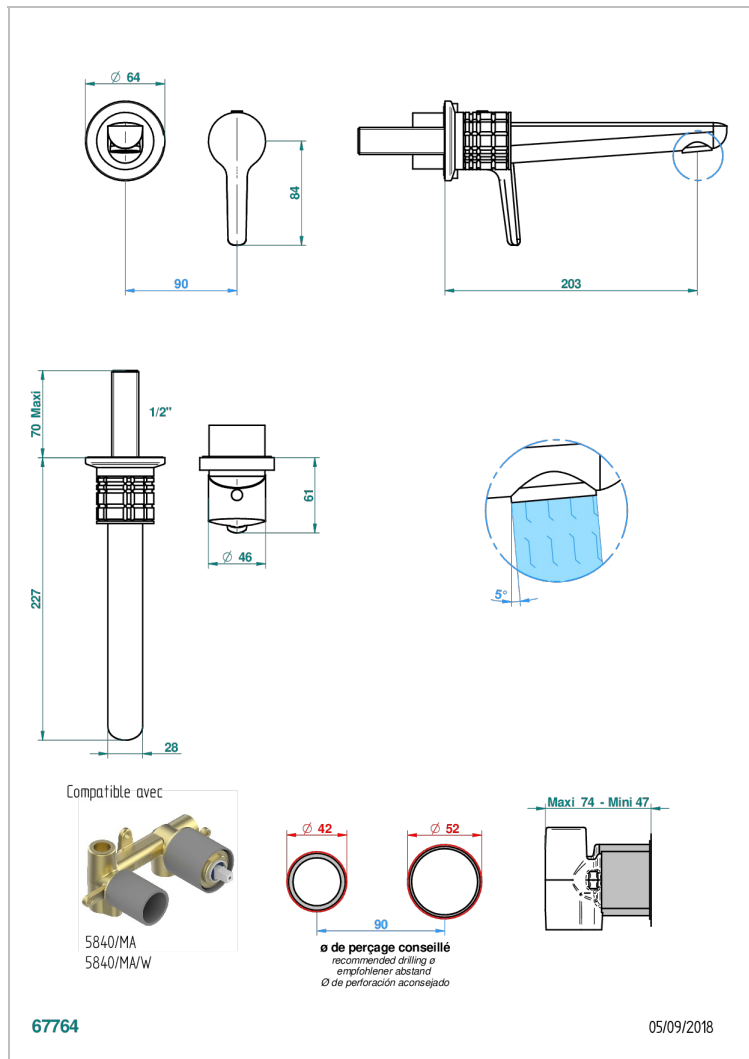

SYSTEM SQUARED METAL WITH LEVER

G9F-6541B

Trim only for Built-in basin mixer with spout (two x 1/2" inlets and one 1/2" outlet), without waste

CHARACTERISTIC

- System Squared Metal with lever
- Trim only for Built-in basin mixer with spout (two x 1/2" inlets and one 1/2" outlet), without waste

RELATED SKU'S

- Ref. G00-5840/MA/W Rough parts for concealed wall-mounted mixer with 1/2" outlet, for WC douche - WRAS approved

AVAILABLE FINITIONS

Antique nickel - H28
Black ceram - D30
Blush PVD - H62
Brass color PVD - H49
Brown bronze color PVD - F33
Gold color PVD - H52

Nickel color PVD - H55
Polished chrome (color finish) - A02
Polished chrome with gold inlay - GA1
Polished gold (color finish) - F01
Polished nickel - B01
Soft gold - F30

Soft matt gold - F31
Umber PVD - H66
Varnished matt antique red copper (color finish) - H07