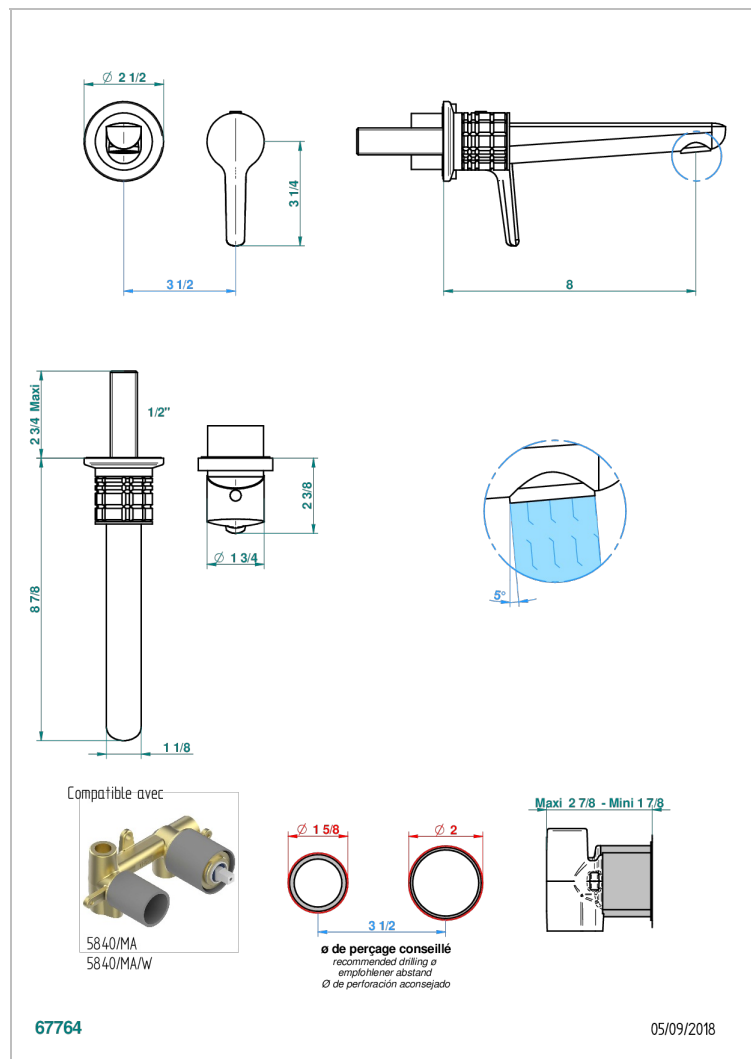

# SYSTEM SQUARED METAL WITH LEVER

G9F-6541B

Trim only for Built-in basin mixer with spout (two x 1/2" inlets and one 1/2" outlet), without waste

## CHARACTERISTIC

- System Squared Metal with lever
- Trim only for Built-in basin mixer with spout (two x 1/2" inlets and one 1/2" outlet), without waste

## RELATED SKU'S

- Ref. G00-5840/MA/W Rough parts for concealed wall-mounted mixer with 1/2" outlet, for WC douche - WRAS approved