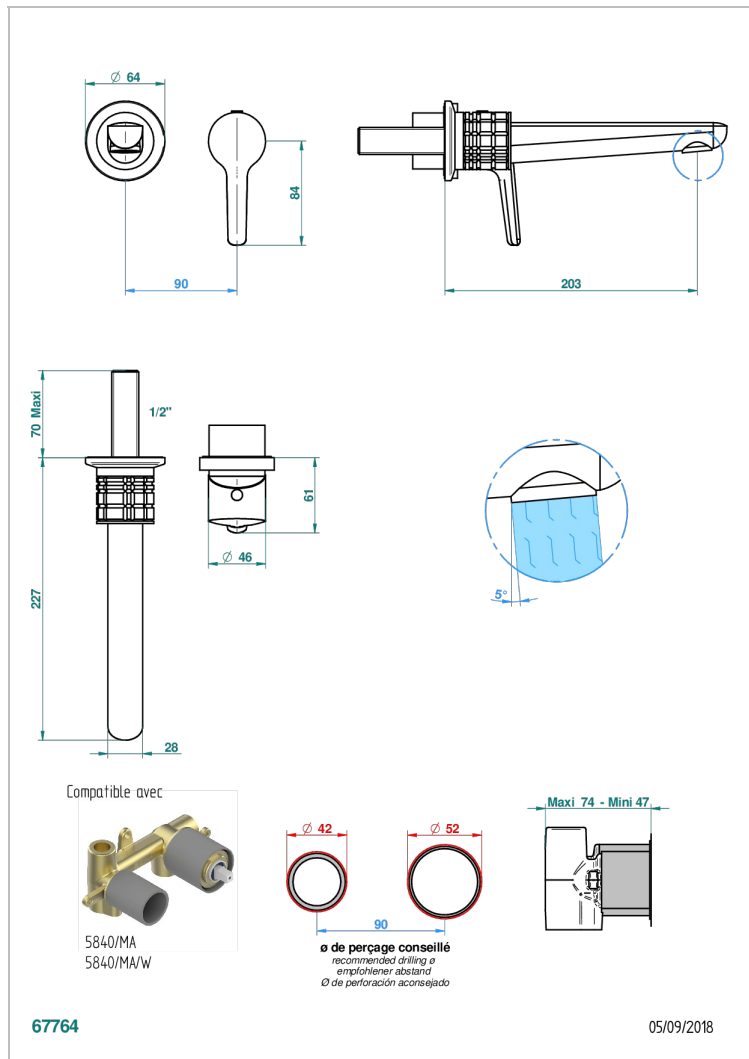

SYSTEM SQUARED METAL WITH LEVER

G9F-6541B

Trim only for Built-in basin mixer with spout (two x 1/2" inlets and one 1/2" outlet), without waste

CHARACTERISTIC

- System Squared Metal with lever
- Trim only for Built-in basin mixer with spout (two x 1/2" inlets and one 1/2" outlet), without waste

RELATED SKU'S

- Ref. G00-5840/MA Rough parts for concealed wall-mounted mixer with 1/2" outlet

AVAILABLE FINITIONS

Antique nickel - H28
Black ceram - D30
Blush PVD - H62
Brass color PVD - H49
Brown bronze color PVD - F33
Gold color PVD - H52

Nickel color PVD - H55
Polished chrome (color finish) - A02
Polished chrome with gold inlay - GA1
Polished gold (color finish) - F01
Polished nickel - B01
Soft gold - F30

Soft matt gold - F31
Umber PVD - H66
Varnished matt antique red copper (color finish) - H07