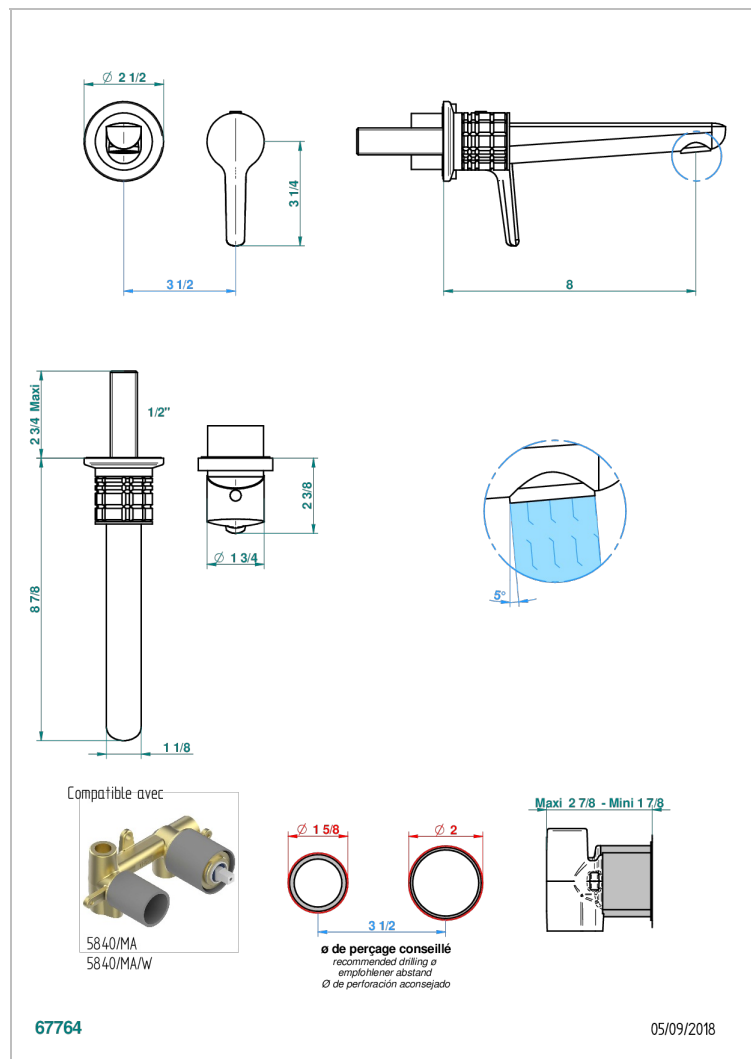

# SYSTEM SQUARED METAL WITH LEVER

G9F-6541B

Trim only for Built-in basin mixer with spout (two x 1/2" inlets and one 1/2" outlet), without waste

## CHARACTERISTIC

- System Squared Metal with lever
- Trim only for Built-in basin mixer with spout (two x 1/2" inlets and one 1/2" outlet), without waste

## RELATED SKU'S

- Ref. G00-5840/MA Rough parts for concealed wall-mounted mixer with 1/2" outlet