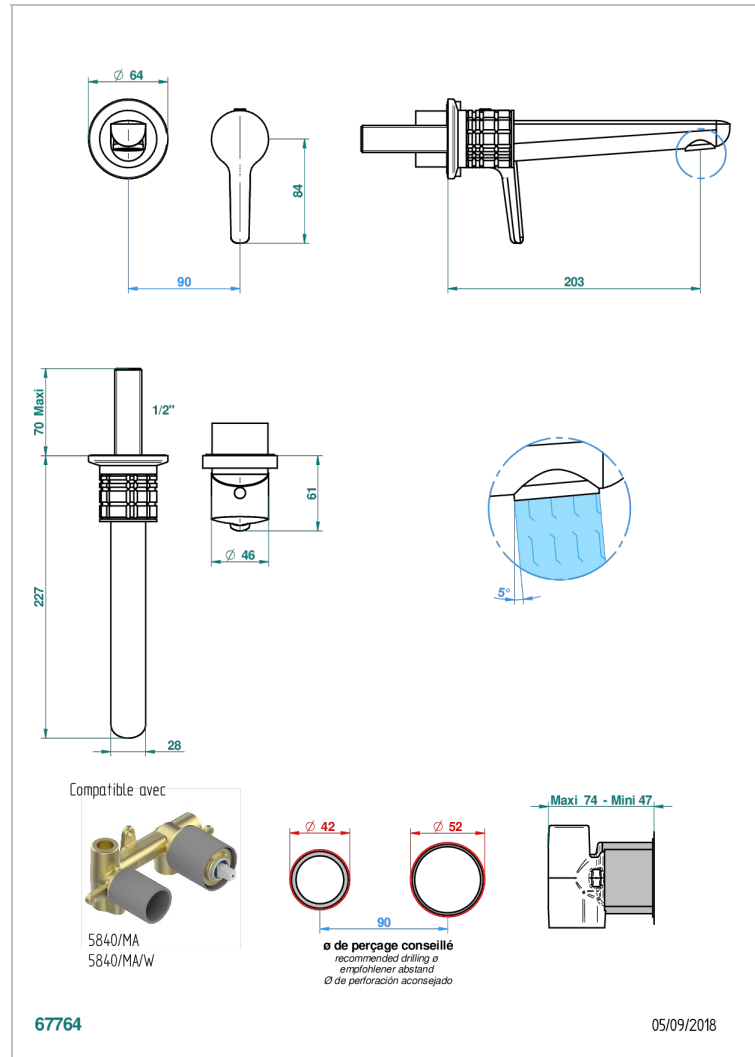

# SYSTEM SQUARED METAL WITH LEVER

G9F-6541B

THG<sup>®</sup>  
PARIS

Trim only for Built-in basin mixer with spout (two x 1/2" inlets and one 1/2" outlet), without waste

## CARACTERÍSTICAS

- System Squared Metal with lever
- Trim only for Built-in basin mixer with spout (two x 1/2" inlets and one 1/2" outlet), without waste

## PRODUCTOS RELACIONADOS

- Ref. G00-5840/MA Parte empotrada para mezclador mural con salida hembra 1/2