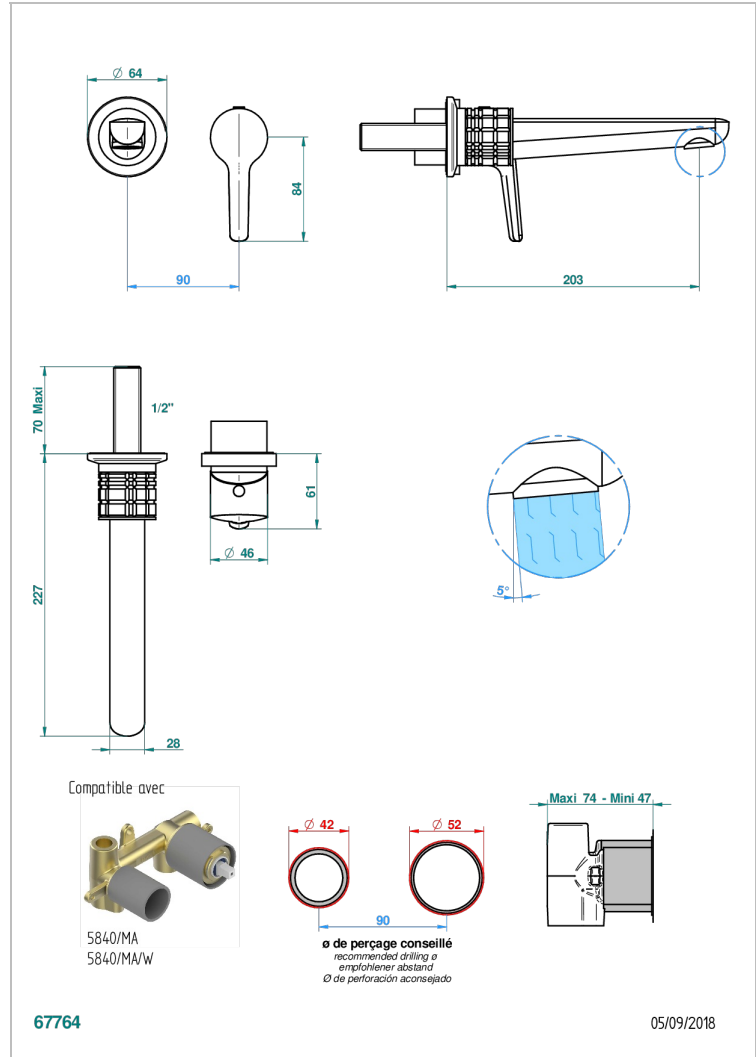

SYSTEM SQUARED METAL WITH LEVER

G9F-6541B

Trim only for Built-in basin mixer with spout (two x 1/2" inlets and one 1/2" outlet), without waste

特色

- System Squared Metal with lever
- Trim only for Built-in basin mixer with spout (two x 1/2" inlets and one 1/2" outlet), without waste

相关的SKU

- Ref. G00-5840/MA 卫浴套装，含：入墙式弯管出水管，1米25强化软管，触控式花洒和托勾，美国标准

可选饰面

Black ceram - D30
Blush PVD - H62
Graphite PVD - H64
Matt Umber PVD - H67
Matt blush PVD - H60
Matt graphite PVD - H65

PVD哑光棕铜 - F34
PVD哑光金 - H53
PVD哑光铜 - H50
PVD哑光镍 - H56
PVD抛光铜 - H49
PVD棕铜 - F33