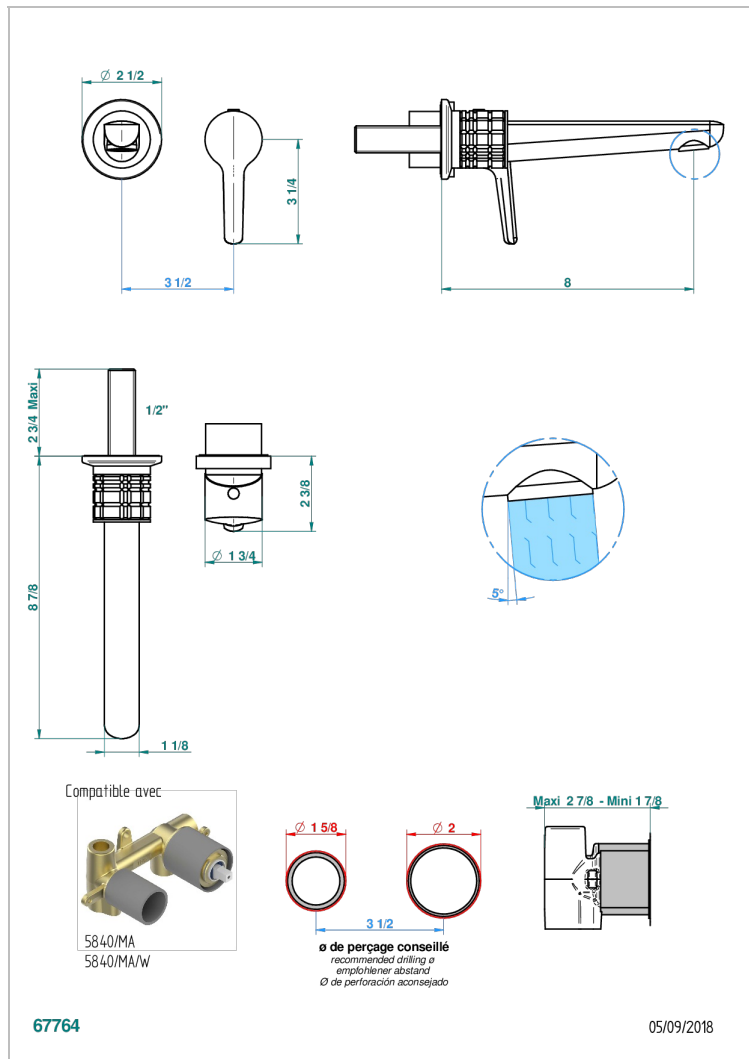

SYSTEM SQUARED METAL WITH LEVER

G9F-6541B

Trim only for Built-in basin mixer with spout (two x 1/2" inlets and one 1/2" outlet), without waste

CARACTERÍSTICAS

- System Squared Metal with lever
- Trim only for Built-in basin mixer with spout (two x 1/2" inlets and one 1/2" outlet), without waste

PRODUCTOS RELACIONADOS

- Ref. G00-5840/MA Parte empotrada para mezclador mural con salida hembra 1/2

ACABADOS DISPONIBLES

Bronce claro - D01
Cerámica negra mate - D30
Cobre viejo mate - H07
Cromo - A02
Cromo mate - C02
Dorado - F01