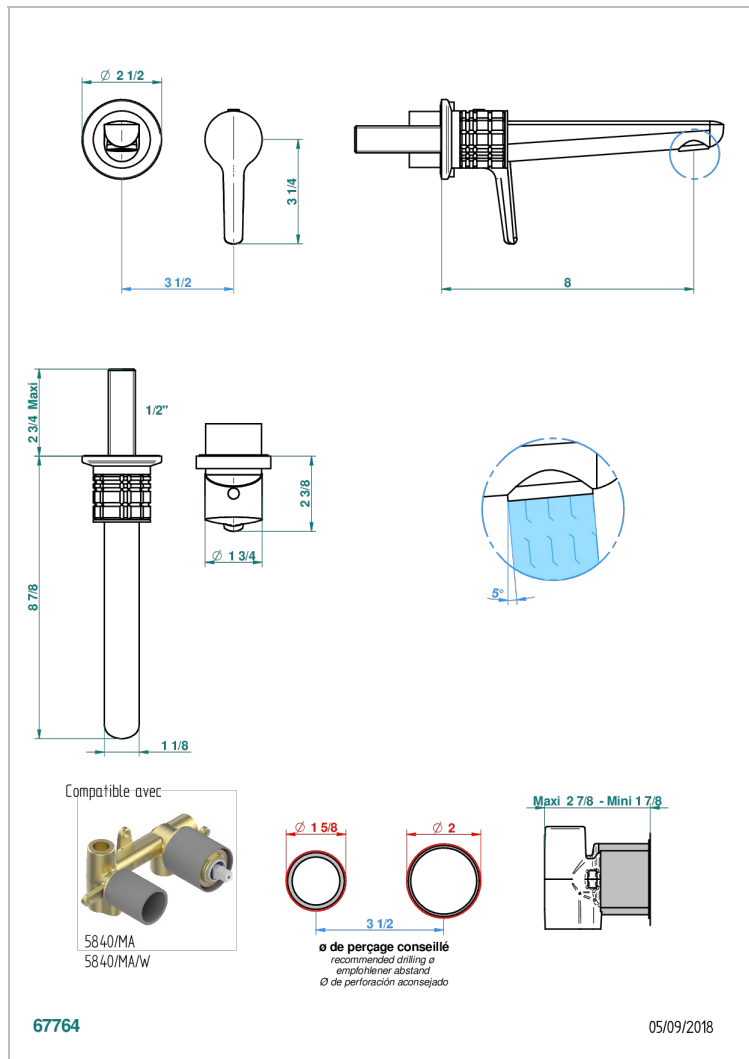

SYSTEM SQUARED METAL WITH LEVER

G9F-6541B

Trim only for Built-in basin mixer with spout (two x 1/2" inlets and one 1/2" outlet), without waste

CHARACTERISTIC

- System Squared Metal with lever
- Trim only for Built-in basin mixer with spout (two x 1/2" inlets and one 1/2" outlet), without waste

RELATED SKU'S

- Ref. G00-5840/MA Rough parts for concealed wall-mounted mixer with 1/2" outlet

AVAILABLE FINITIONS

Antique nickel - H28
Black ceram - D30
Blush PVD - H62
Brass color PVD - H49
Brown bronze color PVD - F33
Gold color PVD - H52

Nickel color PVD - H55
Polished chrome (color finish) - A02
Polished chrome with gold inlay - GA1
Polished gold (color finish) - F01
Polished nickel - B01
Soft gold - F30

Soft matt gold - F31
Umber PVD - H66
Varnished matt antique red copper (color finish) - H07