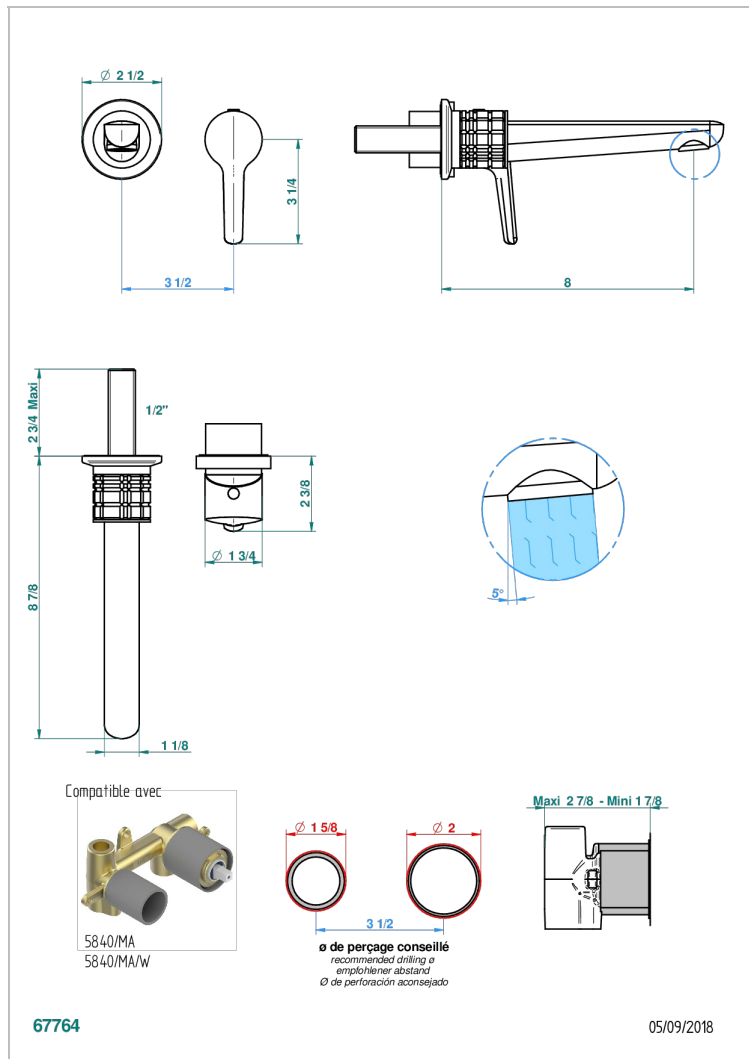

SYSTEM SQUARED METAL WITH LEVER

G9F-6541B

Trim only for Built-in basin mixer with spout (two x 1/2" inlets and one 1/2" outlet), without waste

特色

- System Squared Metal with lever
- Trim only for Built-in basin mixer with spout (two x 1/2" inlets and one 1/2" outlet), without waste

相关的SKU

- Ref. G00-5840/MA 卫浴套装，含：入墙式弯管出水管，1米25强化软管，触控式花洒和托勾，美国标准

可选饰面

Black ceram - D30
Blush PVD - H62
Graphite PVD - H64
Matt Umber PVD - H67
Matt blush PVD - H60
Matt graphite PVD - H65

PVD哑光棕铜 - F34
PVD哑光金 - H53
PVD哑光铜 - H50
PVD哑光镍 - H56
PVD抛光铜 - H49
PVD棕铜 - F33