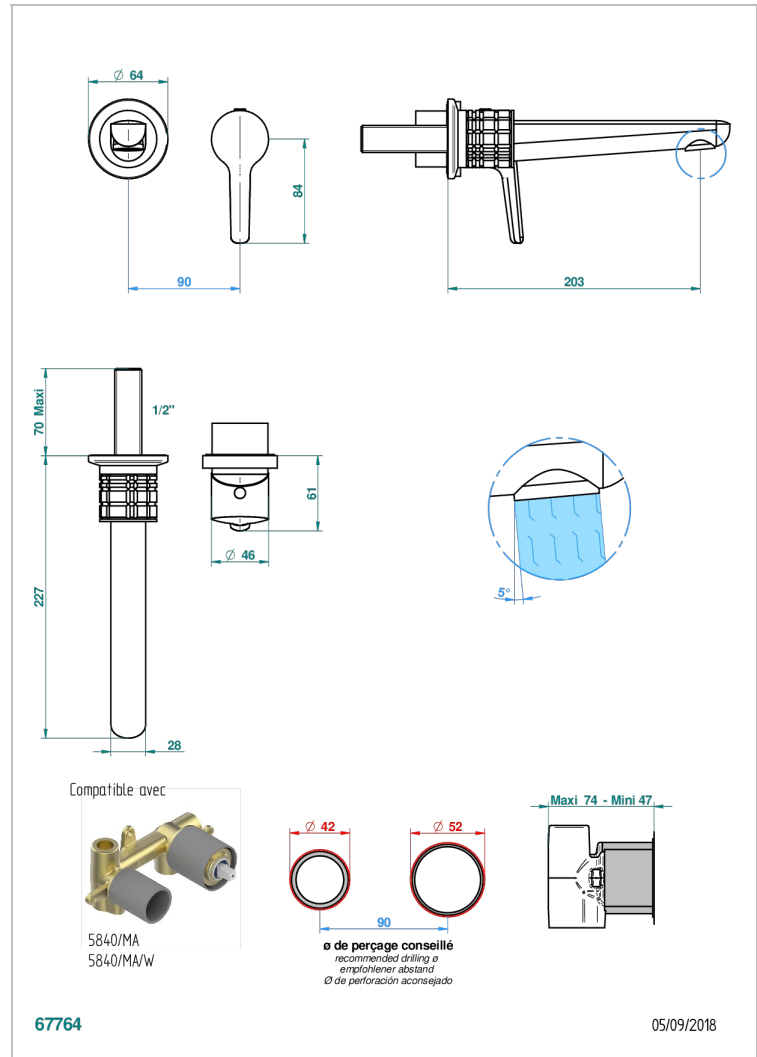

SYSTEM SQUARED METAL

G9E-6541B

THG[®]
PARIS

Trim only for Built-in basin mixer with spout (two x 1/2" inlets and one 1/2" outlet), without waste

CARACTERÍSTICAS

- System Squared Metal
- Trim only for Built-in basin mixer with spout (two x 1/2" inlets and one 1/2" outlet), without waste

PRODUCTOS RELACIONADOS

- Ref. G00-5840/MAUS Rough parts for concealed wall-mounted mixer with 1/2" outlet

ACABADOS DISPONIBLES

Bronce claro - D01
Cerámica negra mate - D30
Cobre viejo mate - H07
Cromo - A02
Cromo mate - C02
Dorado - F01