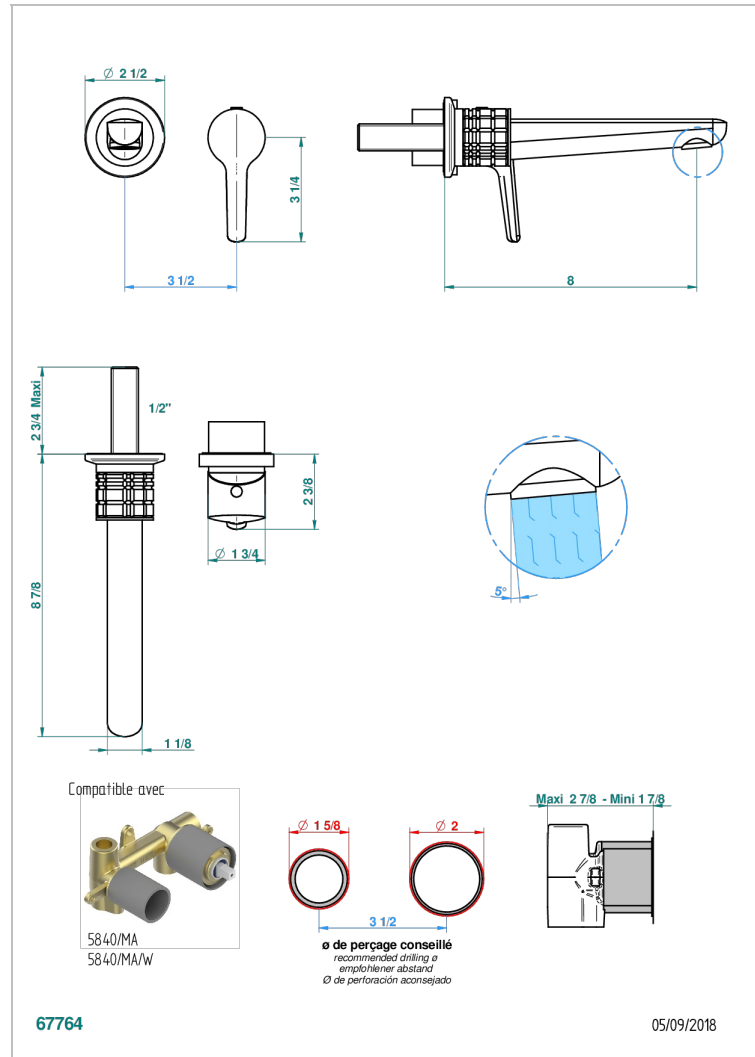

# SYSTEM SQUARED METAL

G9E-6541B

THG  
PARIS

Trim only for Built-in basin mixer with spout (two x 1/2" inlets and one 1/2" outlet), without waste

## CARACTERÍSTICAS

- System Squared Metal
- Trim only for Built-in basin mixer with spout (two x 1/2" inlets and one 1/2" outlet), without waste

## PRODUCTOS RELACIONADOS

- Ref. G00-5840/MAUS Rough parts for concealed wall-mounted mixer with 1/2" outlet