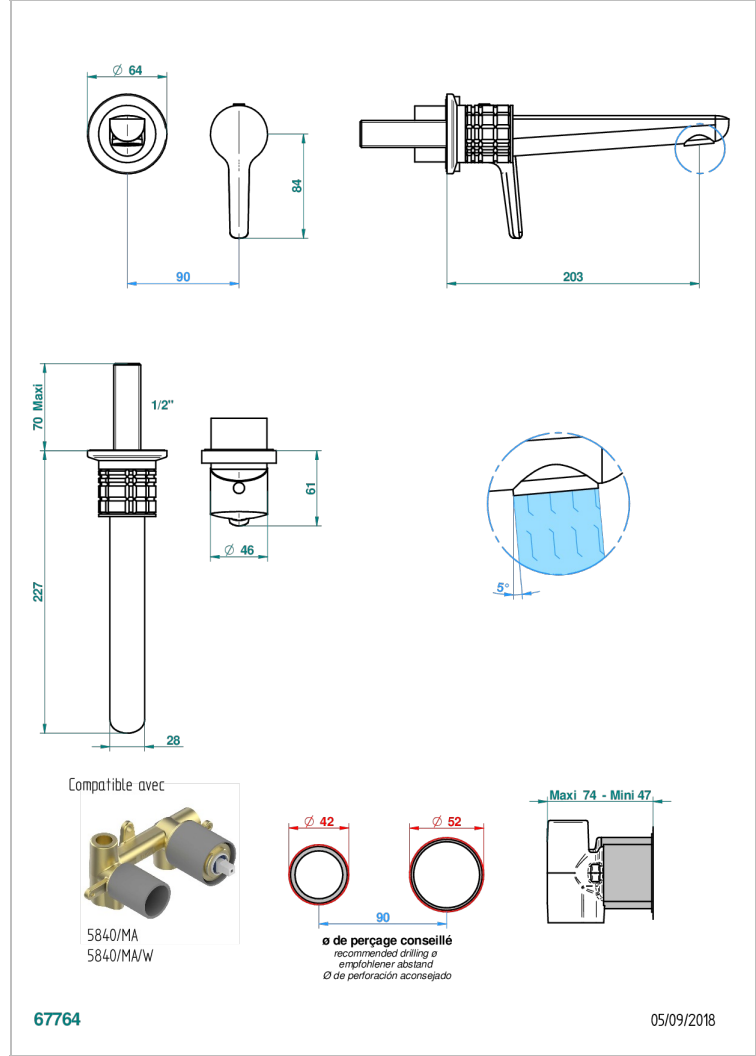

SYSTEM SQUARED METAL

G9E-6541B

THG[®]
PARIS

Trim only for Built-in basin mixer with spout (two x 1/2" inlets and one 1/2" outlet), without waste

CHARACTERISTIC

- System Squared Metal
- Trim only for Built-in basin mixer with spout (two x 1/2" inlets and one 1/2" outlet), without waste

RELATED SKU'S

- Ref. G00-5840/MA Rough parts for concealed wall-mounted mixer with 1/2" outlet

AVAILABLE FINITIONS

Antique nickel - H28
Black ceram - D30
Blush PVD - H62
Brass color PVD - H49
Brown bronze color PVD - F33
Gold color PVD - H52

Nickel color PVD - H55
Polished chrome (color finish) - A02
Polished chrome with gold inlay - GA1
Polished gold (color finish) - F01
Polished nickel - B01
Soft gold - F30

Soft matt gold - F31
Umber PVD - H66
Varnished matt antique red copper (color finish) - H07