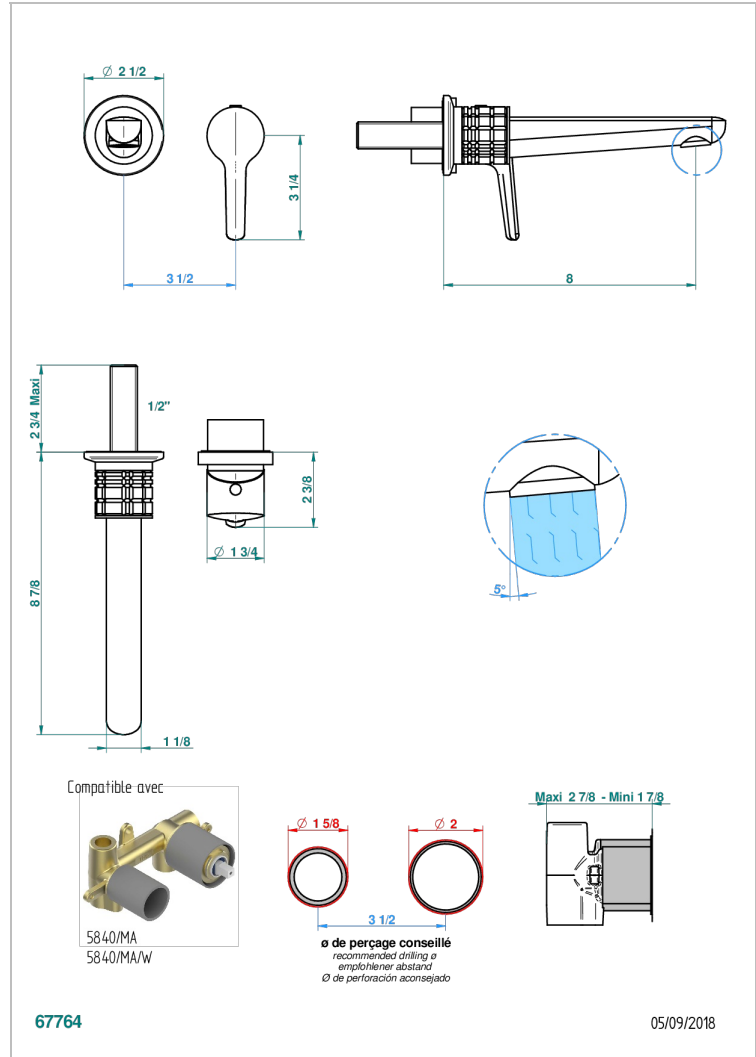

SYSTEM SQUARED METAL

G9E-6541B

THG
PARIS

Trim only for Built-in basin mixer with spout (two x 1/2" inlets and one 1/2" outlet), without waste

CHARACTERISTIC

- System Squared Metal
- Trim only for Built-in basin mixer with spout (two x 1/2" inlets and one 1/2" outlet), without waste

RELATED SKU'S

- Ref. G00-5840/MA Rough parts for concealed wall-mounted mixer with 1/2" outlet

AVAILABLE FINITIONS

Antique nickel - H28
Black ceram - D30
Blush PVD - H62
Brass color PVD - H49
Brown bronze color PVD - F33
Gold color PVD - H52

Nickel color PVD - H55
Polished chrome (color finish) - A02
Polished chrome with gold inlay - GA1
Polished gold (color finish) - F01
Polished nickel - B01
Soft gold - F30

Soft matt gold - F31
Umber PVD - H66
Varnished matt antique red copper (color finish) - H07