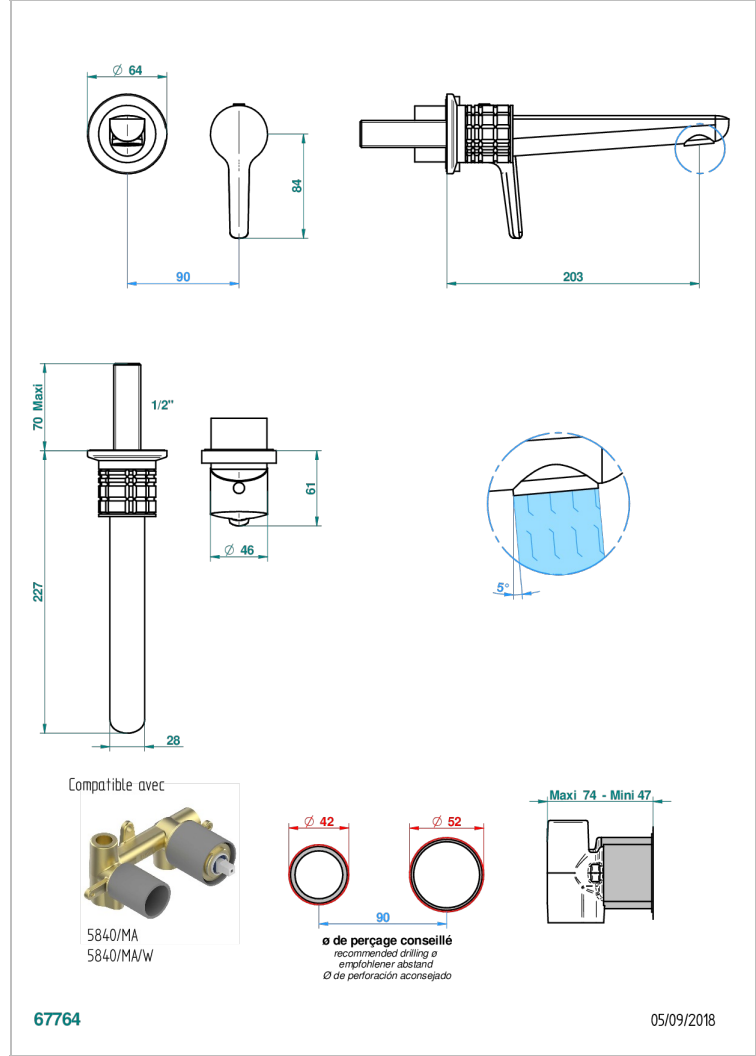

# SYSTEM SQUARED METAL

G9E-6541B

THG<sup>®</sup>  
PARIS

Trim only for Built-in basin mixer with spout (two x 1/2" inlets and one 1/2" outlet), without waste

## CHARACTERISTIC

- System Squared Metal
- Trim only for Built-in basin mixer with spout (two x 1/2" inlets and one 1/2" outlet), without waste

## RELATED SKU'S

- Ref. G00-5840/MA Rough parts for concealed wall-mounted mixer with 1/2" outlet