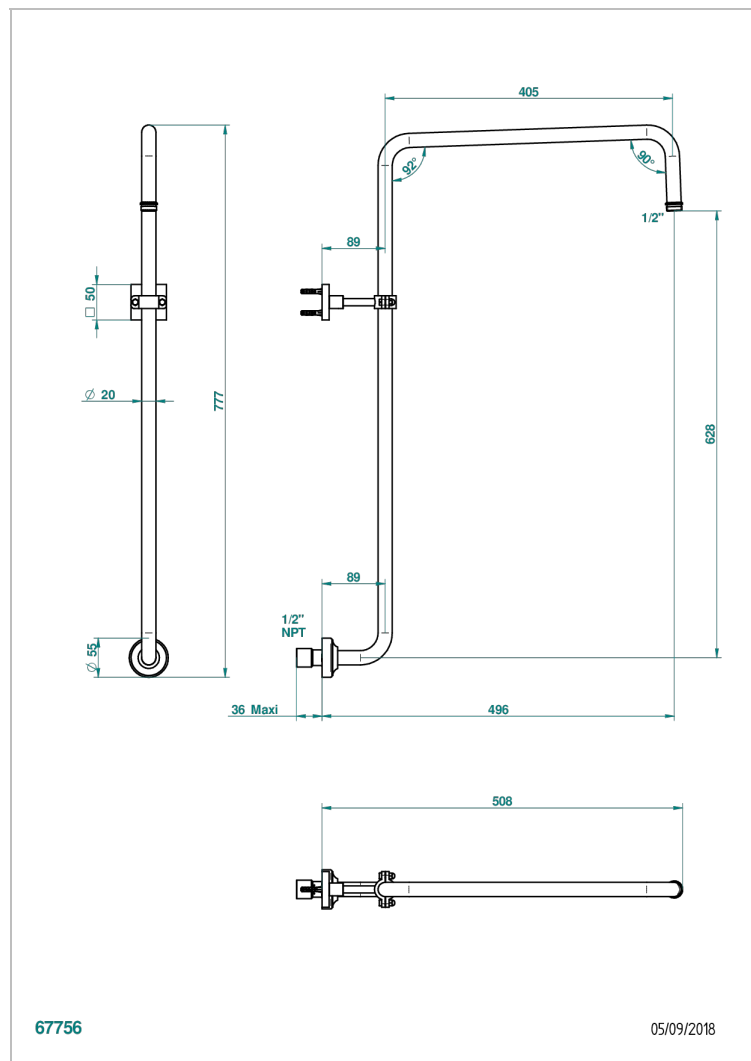

PROFIL BLACK ONYX WITH LEVER HANDLES

A6P-83/US

Curved shower arm 1/2"

CHARACTERISTIC

- Profil Black Onyx with lever handles
- Curved shower arm 1/2"

AVAILABLE FINITIONS

Black ceram - D30
Blush PVD - H62
Brass color PVD - H49
Brown bronze color PVD - F33
Chrome polished - A02
Chrome polished / gold polished - G02

Copper antique matt, coated - H07
Gold color PVD - H52
Gold mat - F07
Gold polished - F01
Graphite PVD - H64
Light coated bronze - D01

Matt Umber PVD - H67
Matt blush PVD - H60
Matt brass color PVD - H50
Matt brown bronze color PVD - F34
Matt chrome (American satin) - C02
Matt gold color PVD - H53

Matt graphite PVD - H65
Matt nickel (American satin) - C01
Matt nickel color PVD - H56
Nickel antique / Sovereign - H28
Nickel color PVD - H55
Nickel polished - B01

Soft gold - F30
Soft matt gold - F31
Umber PVD - H66