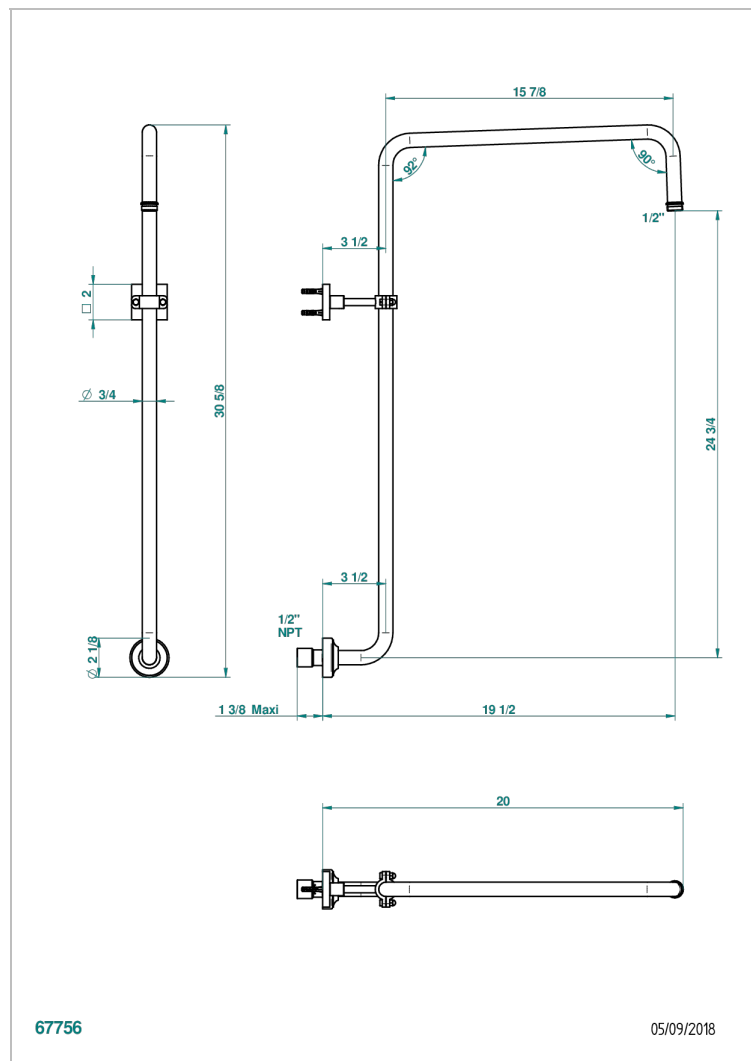

PROFIL BLACK ONYX WITH LEVER HANDLES

A6P-83/US

Curved shower arm 1/2"

CHARACTERISTIC

- Profil Black Onyx with lever handles
- Curved shower arm 1/2"

AVAILABLE FINITIONS

Black ceram - D30
Blush PVD - H62
Brass color PVD - H49
Brown bronze color PVD - F33
Chrome polished - A02
Chrome polished / gold polished - G02

Matt graphite PVD - H65
Matt nickel (American satin) - C01
Matt nickel color PVD - H56
Nickel antique / Sovereign - H28
Nickel color PVD - H55
Nickel polished - B01

Soft gold - F30
Soft matt gold - F31
Umber PVD - H66