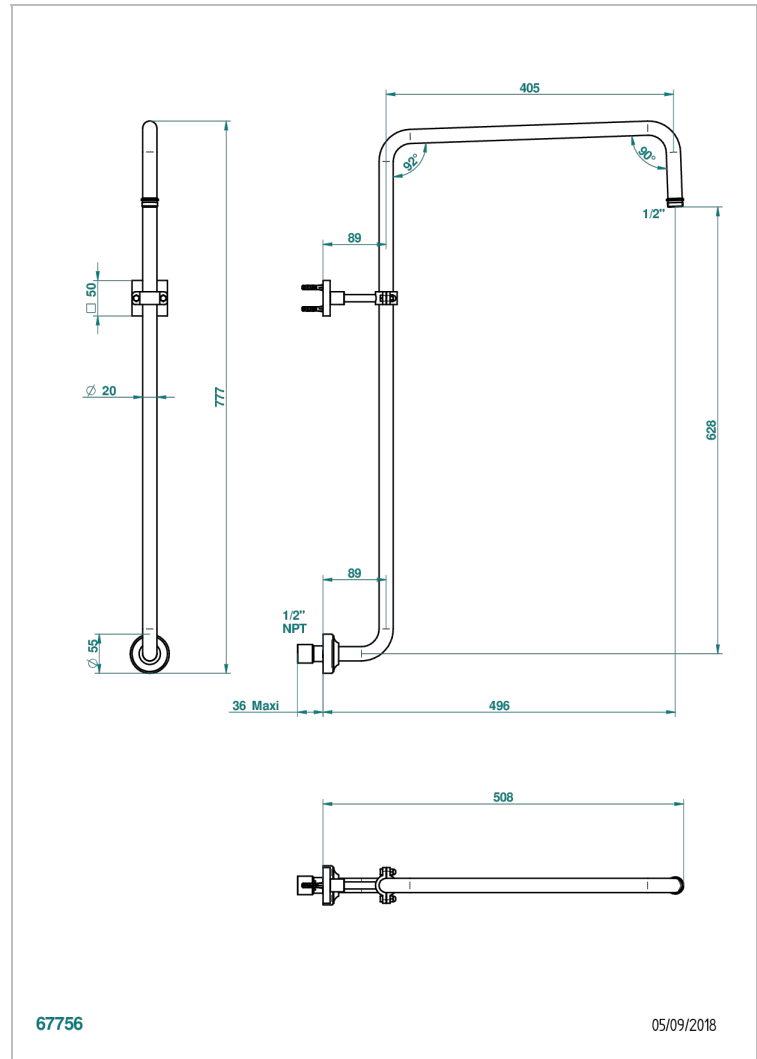

# PROFIL BLACK ONYX

A6N-83/US

Curved shower arm 1/2"

THG<sup>®</sup>  
PARIS

## CHARACTERISTIC

- Profil Black Onyx
- Curved shower arm 1/2"