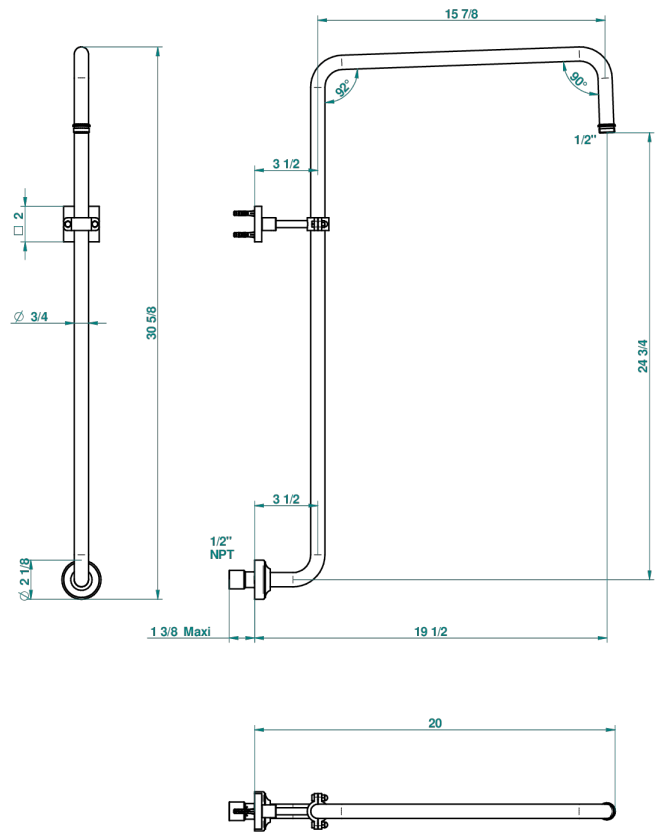

# PROFIL BLACK ONYX

A6N-83/US

Curved shower arm 1/2"

67756

05/09/2018

## CHARACTERISTIC

- Profil Black Onyx
- Curved shower arm 1/2"