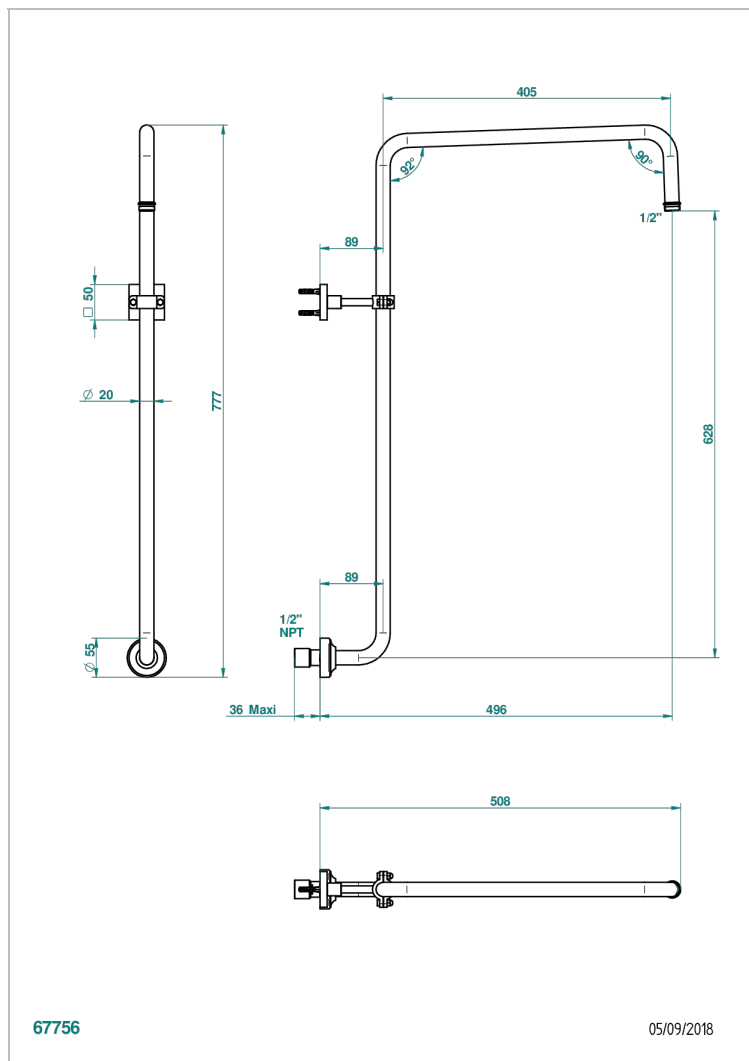

PROFIL LALIQUE CLEAR CRYSTAL WITH LEVER HANDLES

A6H-83/US

Curved shower arm 1/2"

CHARACTERISTIC

- Profil Laliq Clear crystal with lever handles
- Curved shower arm 1/2"

AVAILABLE FINITIONS

Black ceram - D30
Blush PVD - H62
Brass color PVD - H49
Brown bronze color PVD - F33
Chrome polished - A02
Chrome polished / gold polished - G02

Copper antique matt, coated - H07
Gold color PVD - H52
Gold mat - F07
Gold polished - F01
Graphite PVD - H64
Light coated bronze - D01

Matt Umber PVD - H67
Matt blush PVD - H60
Matt brass color PVD - H50
Matt brown bronze color PVD - F34
Matt chrome (American satin) - C02
Matt gold color PVD - H53

Matt graphite PVD - H65
Matt nickel (American satin) - C01
Matt nickel color PVD - H56
Nickel antique / Sovereign - H28
Nickel color PVD - H55
Nickel polished - B01

Soft gold - F30
Soft matt gold - F31
Umber PVD - H66