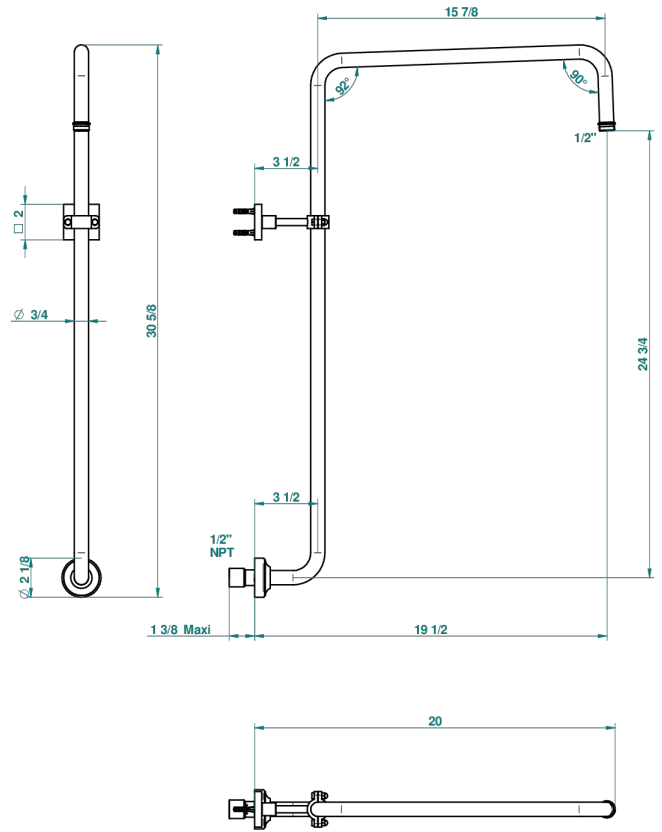

PROFIL LALIQUE CLEAR CRYSTAL WITH LEVER HANDLES

A6H-83/US

Curved shower arm 1/2"

67756

05/09/2018

CHARACTERISTIC

- Profil Laliqe Clear crystal with lever handles
- Curved shower arm 1/2"

AVAILABLE FINITIONS