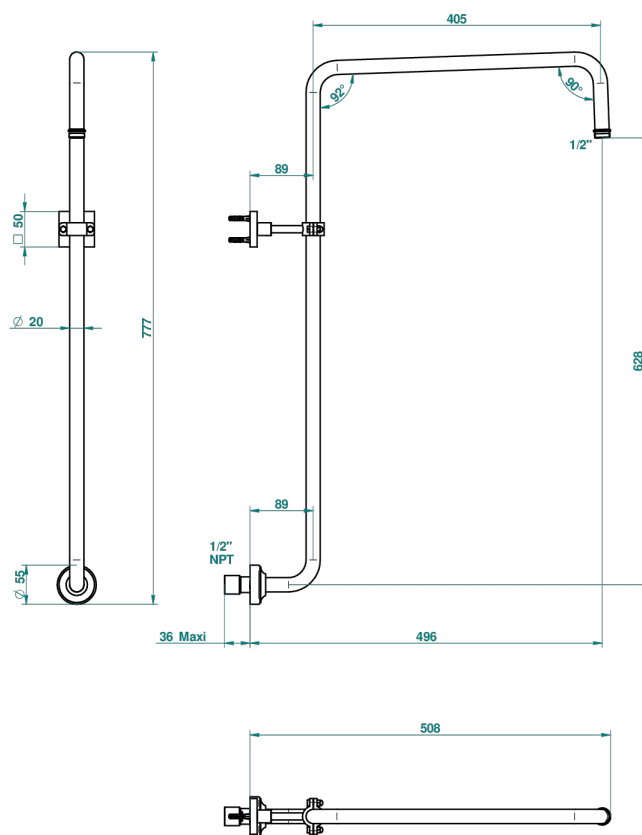

PROFIL LALIQUE CLEAR CRYSTAL

A6G-83/US

Curved shower arm 1/2"

THG[®]
PARIS

67756

05/09/2018

CHARACTERISTIC

- Profil Laliq Clear crystal
- Curved shower arm 1/2"