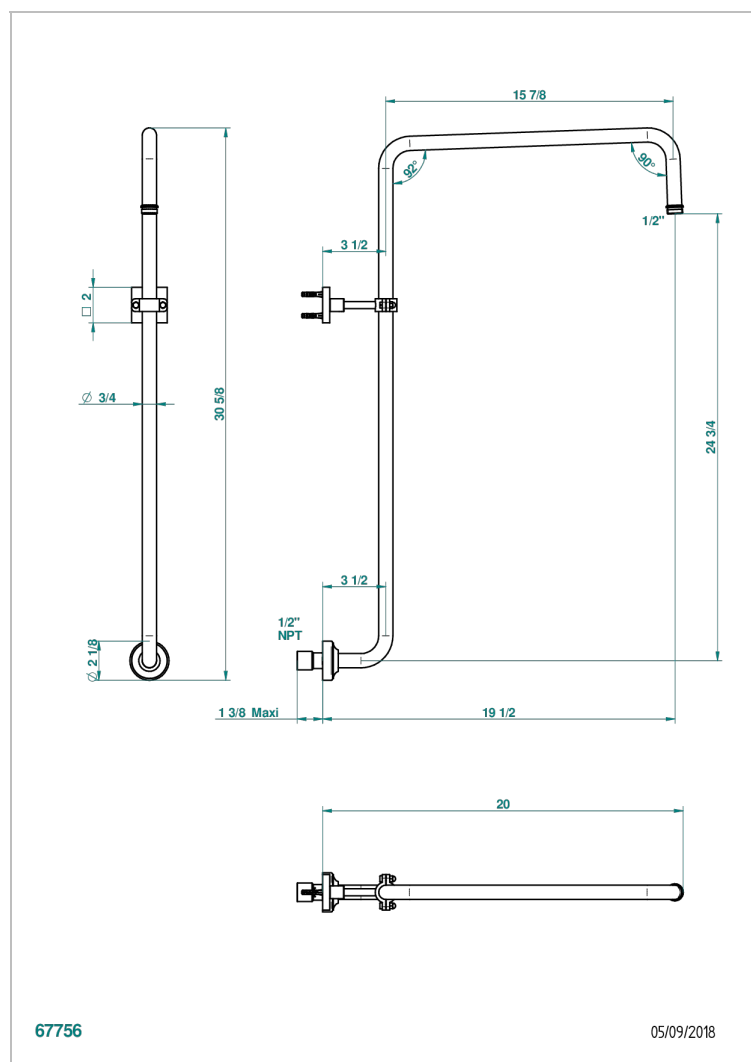

# PROFIL LALIQUE CLEAR CRYSTAL

A6G-83/US

Curved shower arm 1/2"

67756

05/09/2018

## CHARACTERISTIC

- Profil Laliq Clear crystal
- Curved shower arm 1/2"