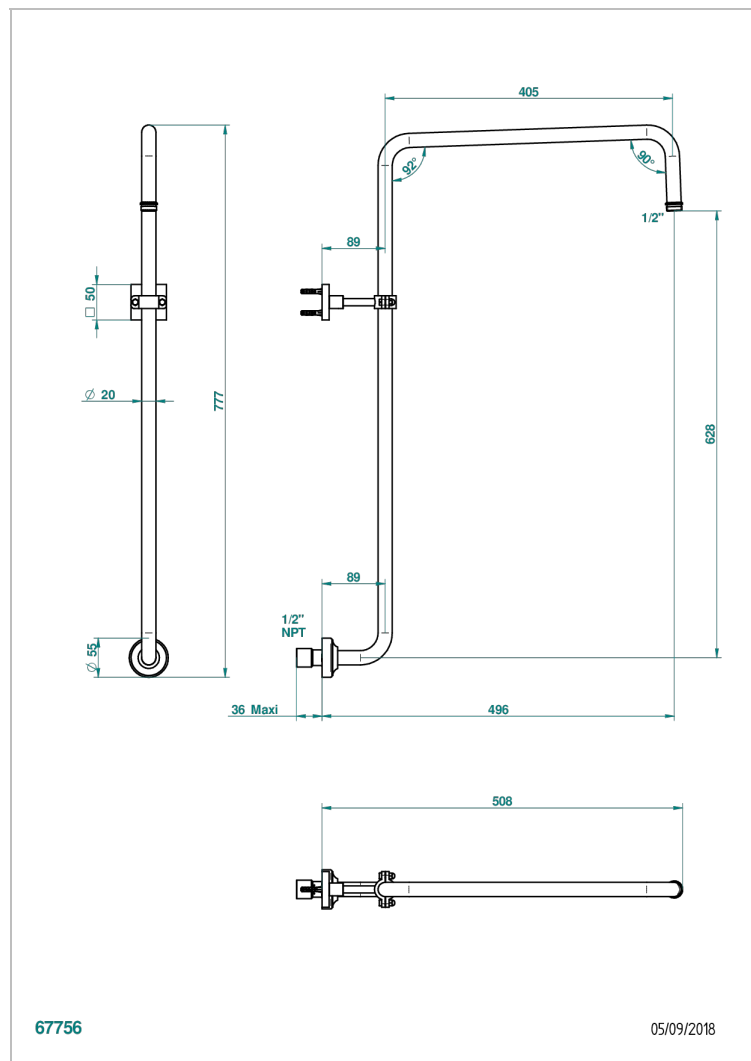

# PROFIL METAL WITH LEVER HANDLES

A6B-83/US

Curved shower arm 1/2"

67756

05/09/2018

## CHARACTERISTIC

- Profil Metal with lever handles
- Curved shower arm 1/2"