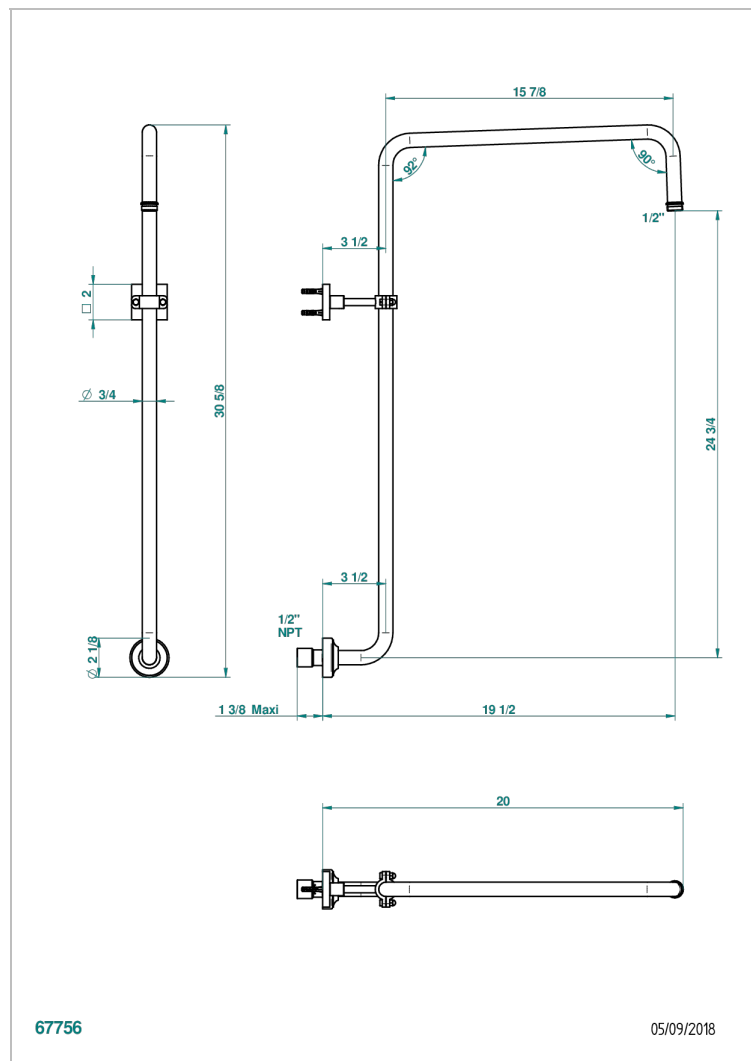

PROFIL METAL WITH LEVER HANDLES

A6B-83/US

Curved shower arm 1/2"

67756

05/09/2018

CHARACTERISTIC

- Profil Metal with lever handles
- Curved shower arm 1/2"

AVAILABLE FINITIONS