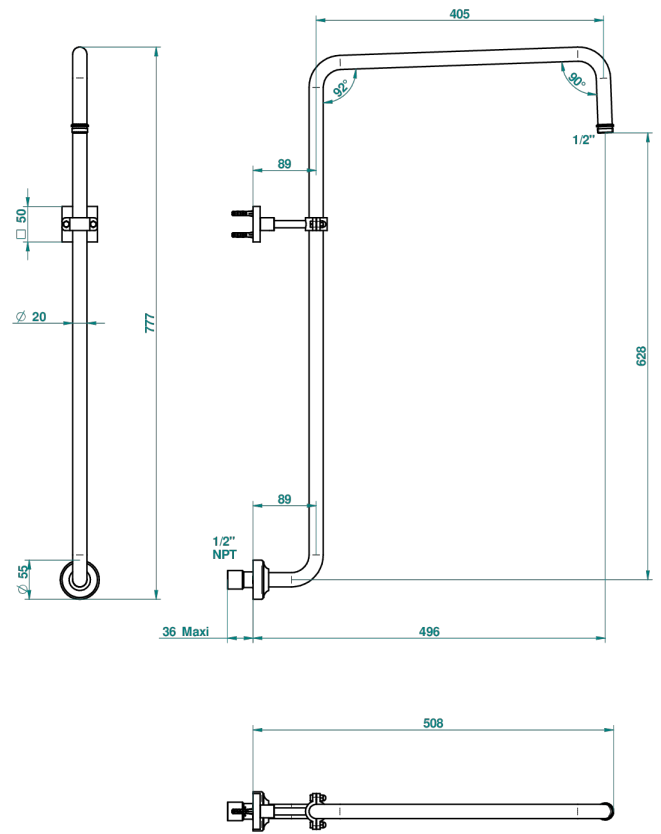

PROFIL METAL

A6A-83/US

Curved shower arm 1/2"

THG[®]
PARIS

67756

05/09/2018

CHARACTERISTIC

- Profil Metal
- Curved shower arm 1/2"