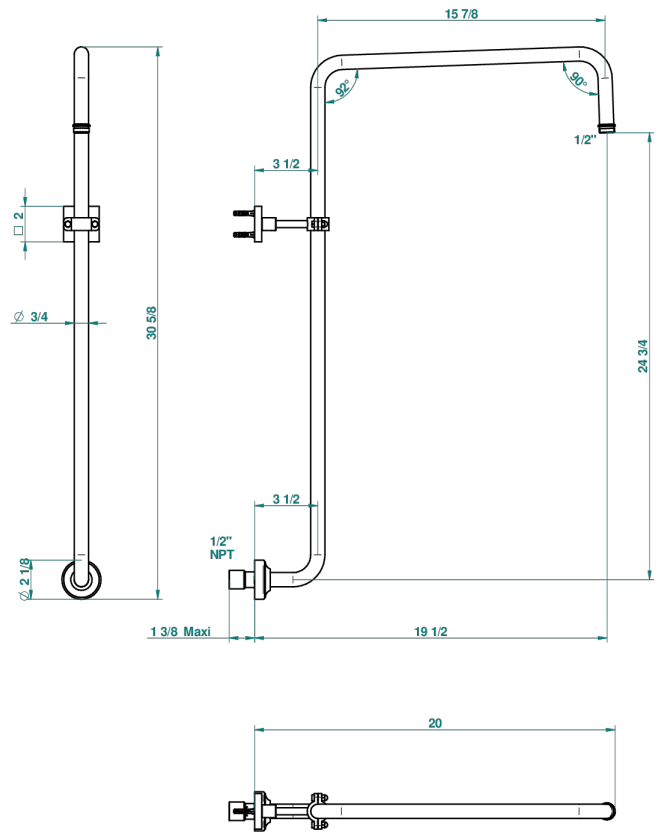

# PROFIL METAL

A6A-83/US

Curved shower arm 1/2"

67756

05/09/2018

## CHARACTERISTIC

- Profil Metal
- Curved shower arm 1/2"