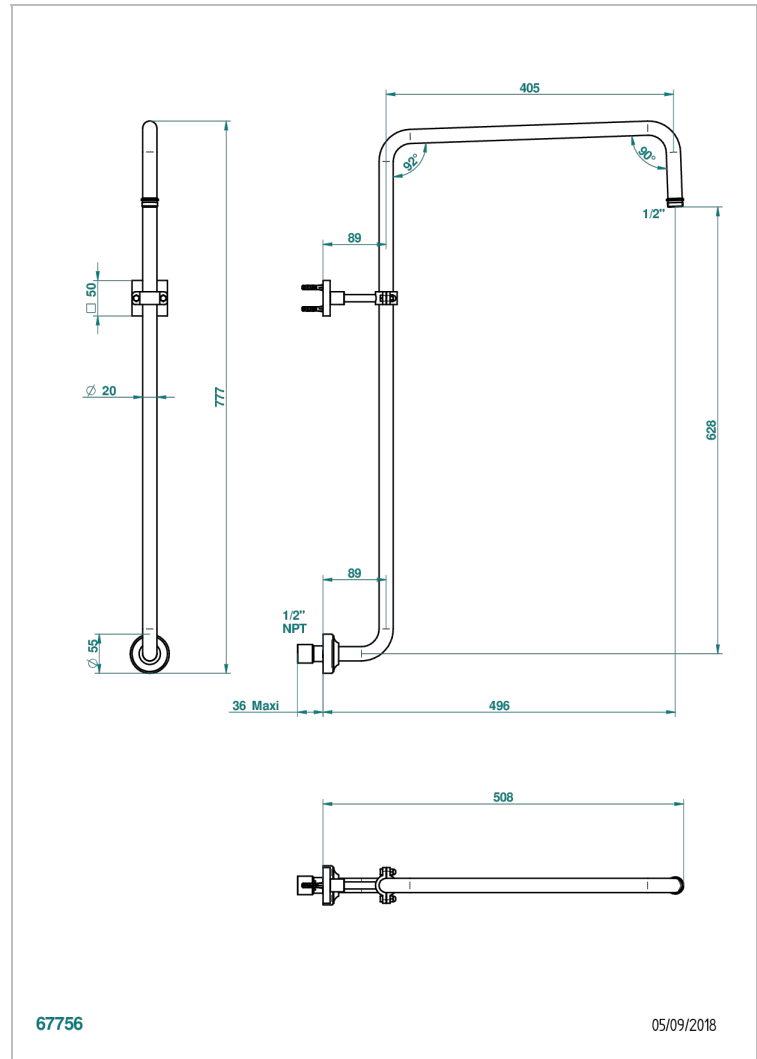

# MASQUE DE FEMME SMOOTH METAL

A2U-83/US

Curved shower arm 1/2"

THG<sup>®</sup>  
PARIS

67756

05/09/2018

## CHARACTERISTIC

- Masque de Femme Smooth metal
- Curved shower arm 1/2"

Umber PVD - H66