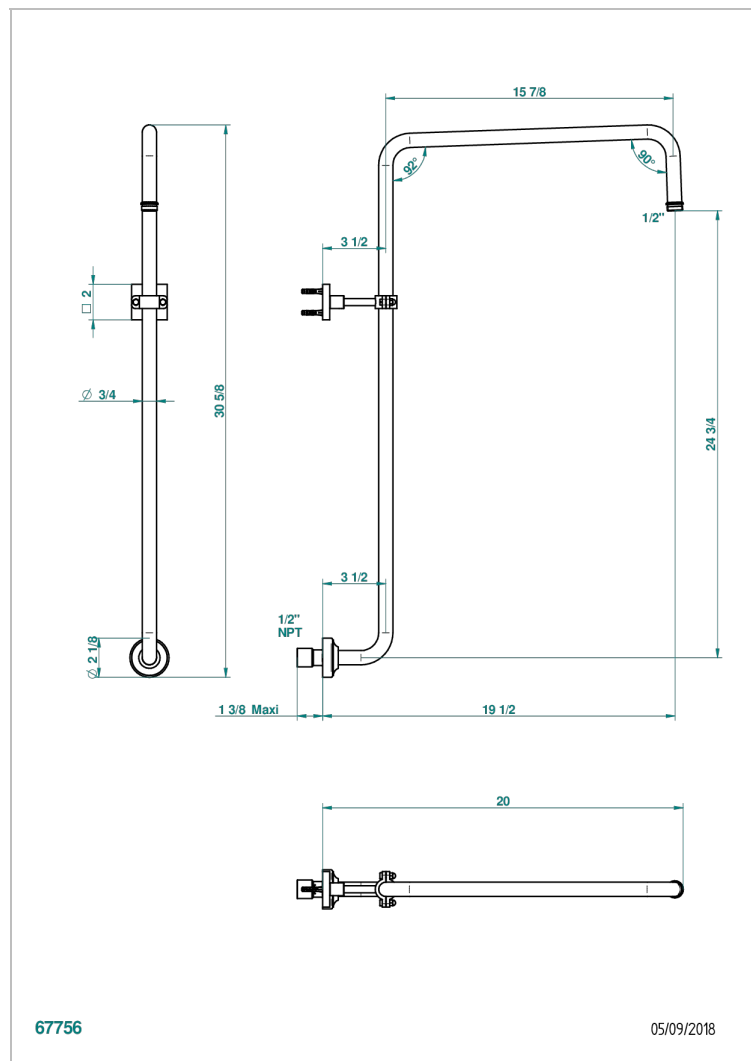

MASQUE DE FEMME SMOOTH METAL

A2U-83/US

Curved shower arm 1/2"

67756

05/09/2018

CHARACTERISTIC

- Masque de Femme Smooth metal
- Curved shower arm 1/2"

AVAILABLE FINITIONS

Umber PVD - H66