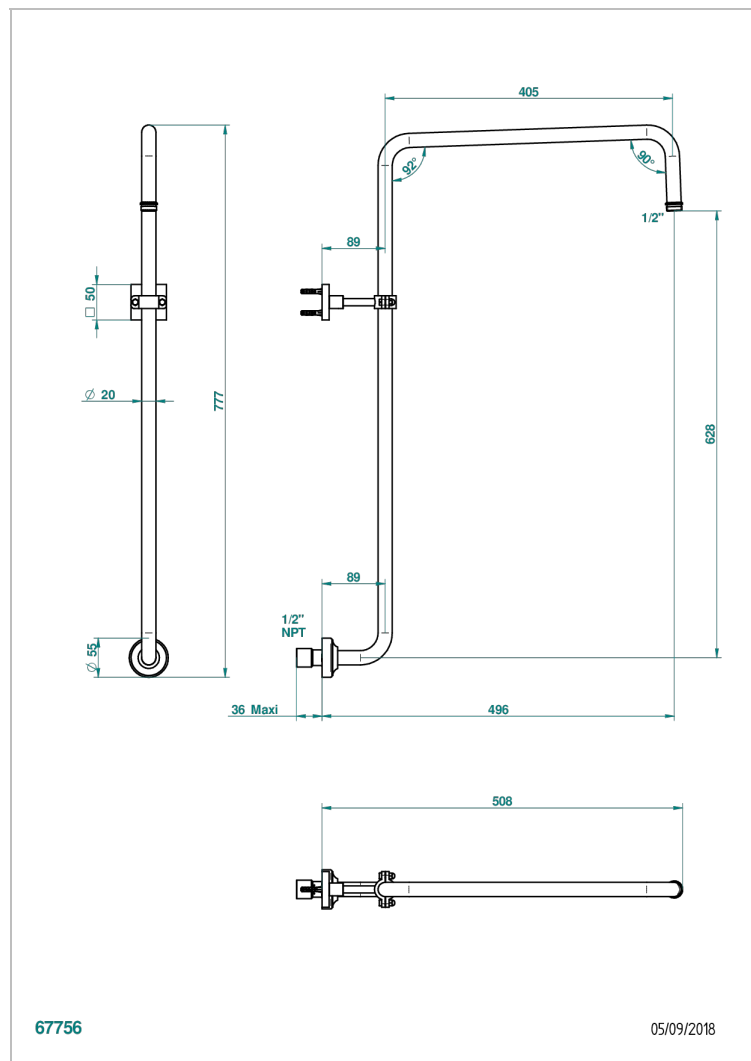

MASQUE DE FEMME ENGRAVED METAL

A2T-83/US

Curved shower arm 1/2"

CHARACTERISTIC

- Masque de Femme Engraved Metal
- Curved shower arm 1/2"

AVAILABLE FINITIONS

Black ceram - D30
Blush PVD - H62
Brass color PVD - H49
Brown bronze color PVD - F33
Chrome polished - A02
Chrome polished / gold polished - G02

Matt nickel color PVD - H56
Nickel antique / Sovereign - H28
Nickel color PVD - H55
Nickel polished - B01
Soft gold - F30
Soft matt gold - F31

Umber PVD - H66