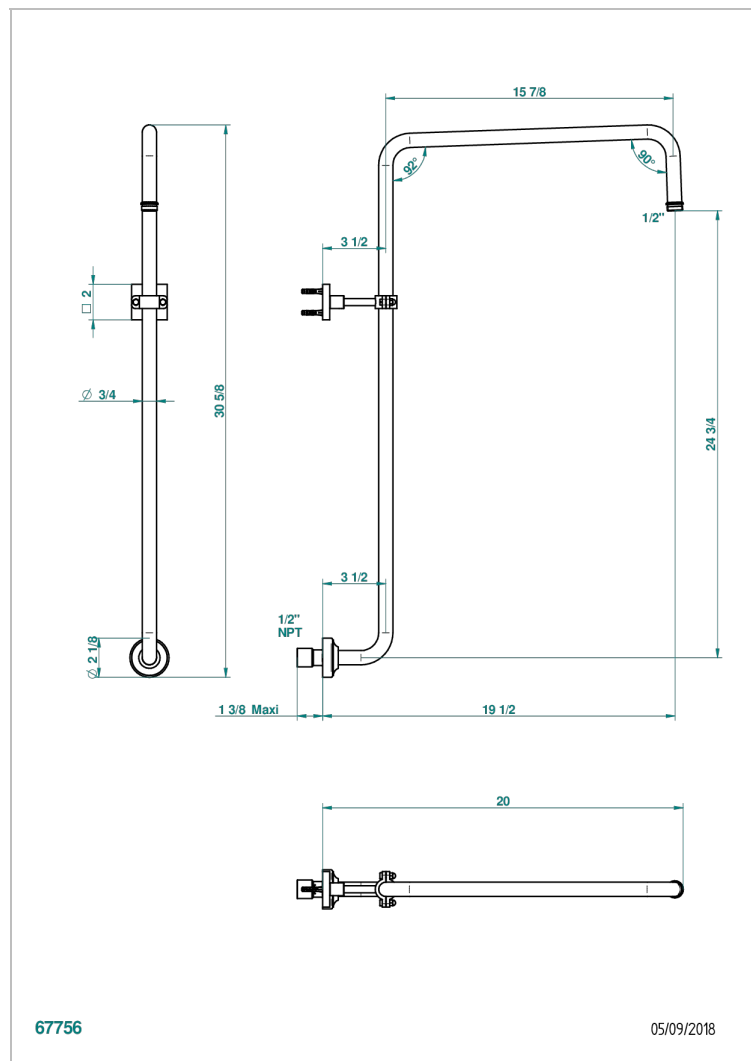

# MASQUE DE FEMME ENGRAVED METAL

A2T-83/US

Curved shower arm 1/2"

67756

05/09/2018

## CHARACTERISTIC

- Masque de Femme Engraved Metal
- Curved shower arm 1/2"

Umber PVD - H66