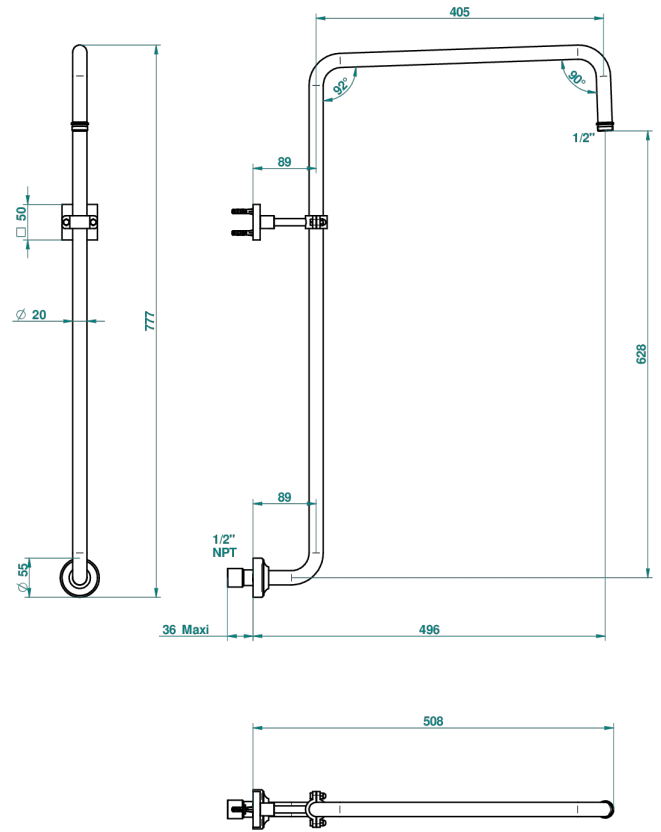

# MASQUE DE FEMME SOLAIRE

A2S-83/US

Curved shower arm 1/2"

THG<sup>®</sup>  
PARIS

67756

05/09/2018

## CHARACTERISTIC

- Masque de Femme Solaire
- Curved shower arm 1/2"

## AVAILABLE FINITIONS

Black ceram - D30  
Chrome polished - A02  
Chrome polished / gold polished - G02  
Gold mat - F07  
Gold polished - F01  
Matt chrome (American satin) - C02

Matt nickel (American satin) - C01  
Nickel polished - B01  
Soft gold - F30  
Soft matt gold - F31